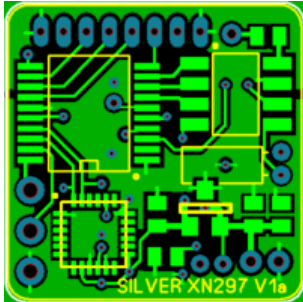

# Silverlight - Silverware FC (with stock radio chip)

This FC is totally designed by Ian444 and well documented in his Rcgrouops [blog](#)

From:  
<https://sirdomsen.diskstation.me/dokuwiki/> - **Silverware Wiki**