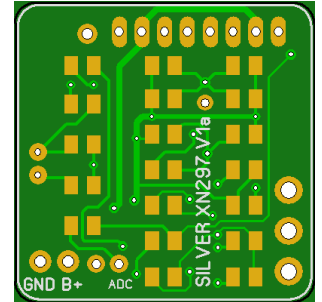

# Silverlight - Silverware FC (with stock radio chip)

This FC is totally designed by Ian444 and well documented in his Rcgrouops [blog](#)

From:  
<https://sirdomsen.diskstation.me/dokuwiki/> - **Silverware Wiki**