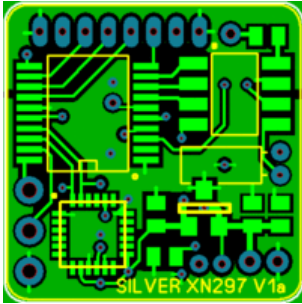

# Silverlight - Silverware FC (with stock radio chip)

This FC is totally designed by Ian444 and well documented in his Rcgroups

From:

<https://sirdomsen.diskstation.me/dokuwiki/> - **Silverware Wiki**

Permanent link: