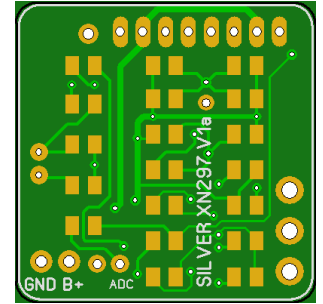

# Silverlight - Silverware FC (with stock radio chip)

This FC is totally designed by Ian444 and well documented in his Rcgroups

From:

<https://sirdomsen.diskstation.me/dokuwiki/> - **Silverware Wiki**

Permanent link: