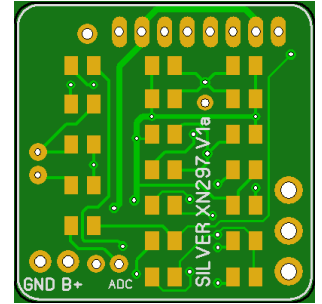

# Silverlight - Silverware FC (with stock radio chip)

This FC is totally designed by Ian444 and well documented in his Rcgroups

From:

<https://sirdomsen.diskstation.me/dokuwiki/> - **Silverware Wiki**

Permanent link: