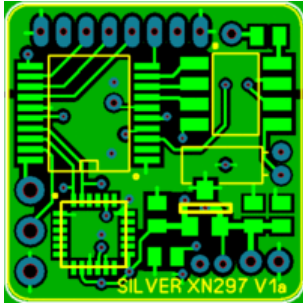

# Silverlight - Silverware FC (with stock radio chip)

This FC is totally designed by Ian444 and well documented in his Rcgroups

From:

<https://sirdomsen.diskstation.me/dokuwiki/> - **Silverware Wiki**

Permanent link: