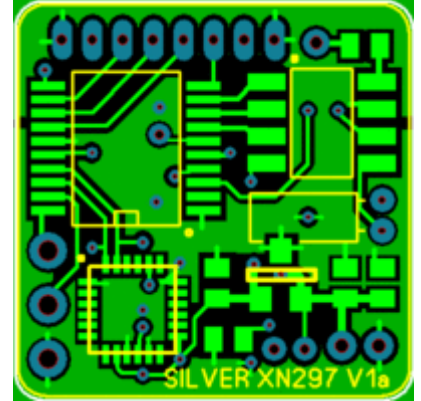

Silverlight - Silverware FC (with stock radio chip)

This FC is totally designed by Ian444 and well documented in his Rcgroups

From:

<https://sirdomsen.diskstation.me/dokuwiki/> - Silverware Wiki

Permanent link: