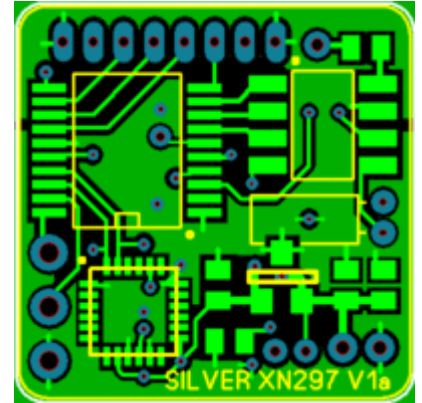

Silverlight - Silverware FC (with stock radio chip)

This FC is totally designed by Ian444 and well documented in his Rcgroups

From:

<https://sirdomsen.diskstation.me/dokuwiki/> - Silverware Wiki

Permanent link: