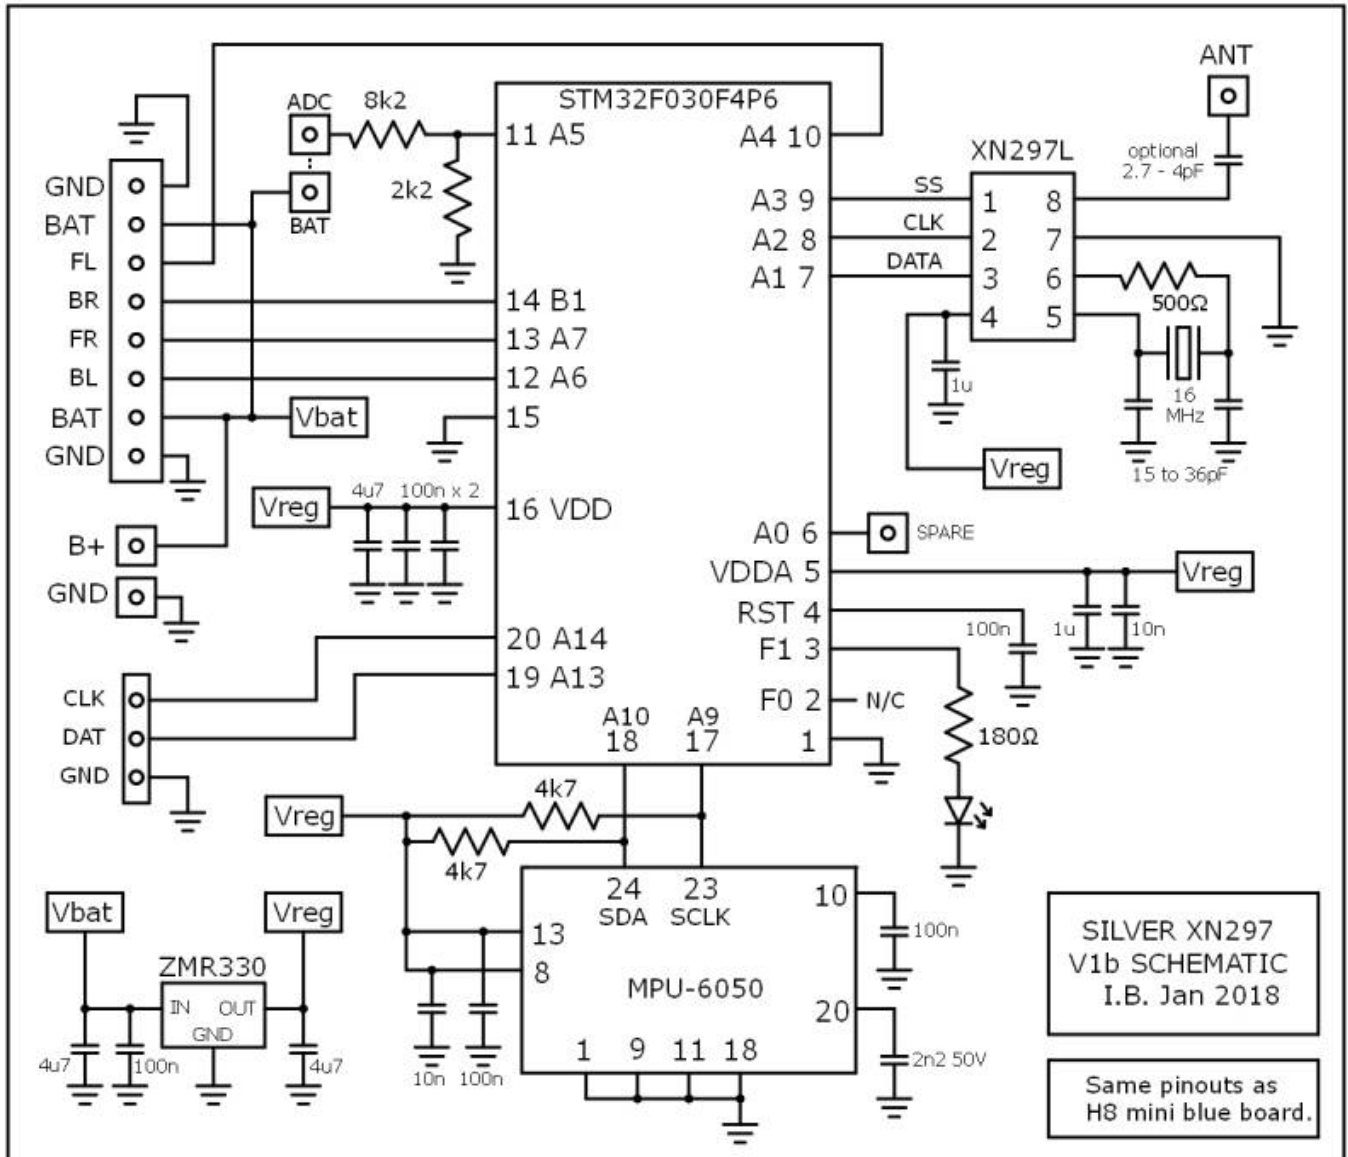

B03 schematic:

E011 schematic:

H8 mini blue schematic:

Silverlight brushless board schematic:

[Silverlight board thread](#)

Dedicated Brushless Silverware FC:

[Dedicated Brushless Silverware FC thread](#)

[Project documents](#)