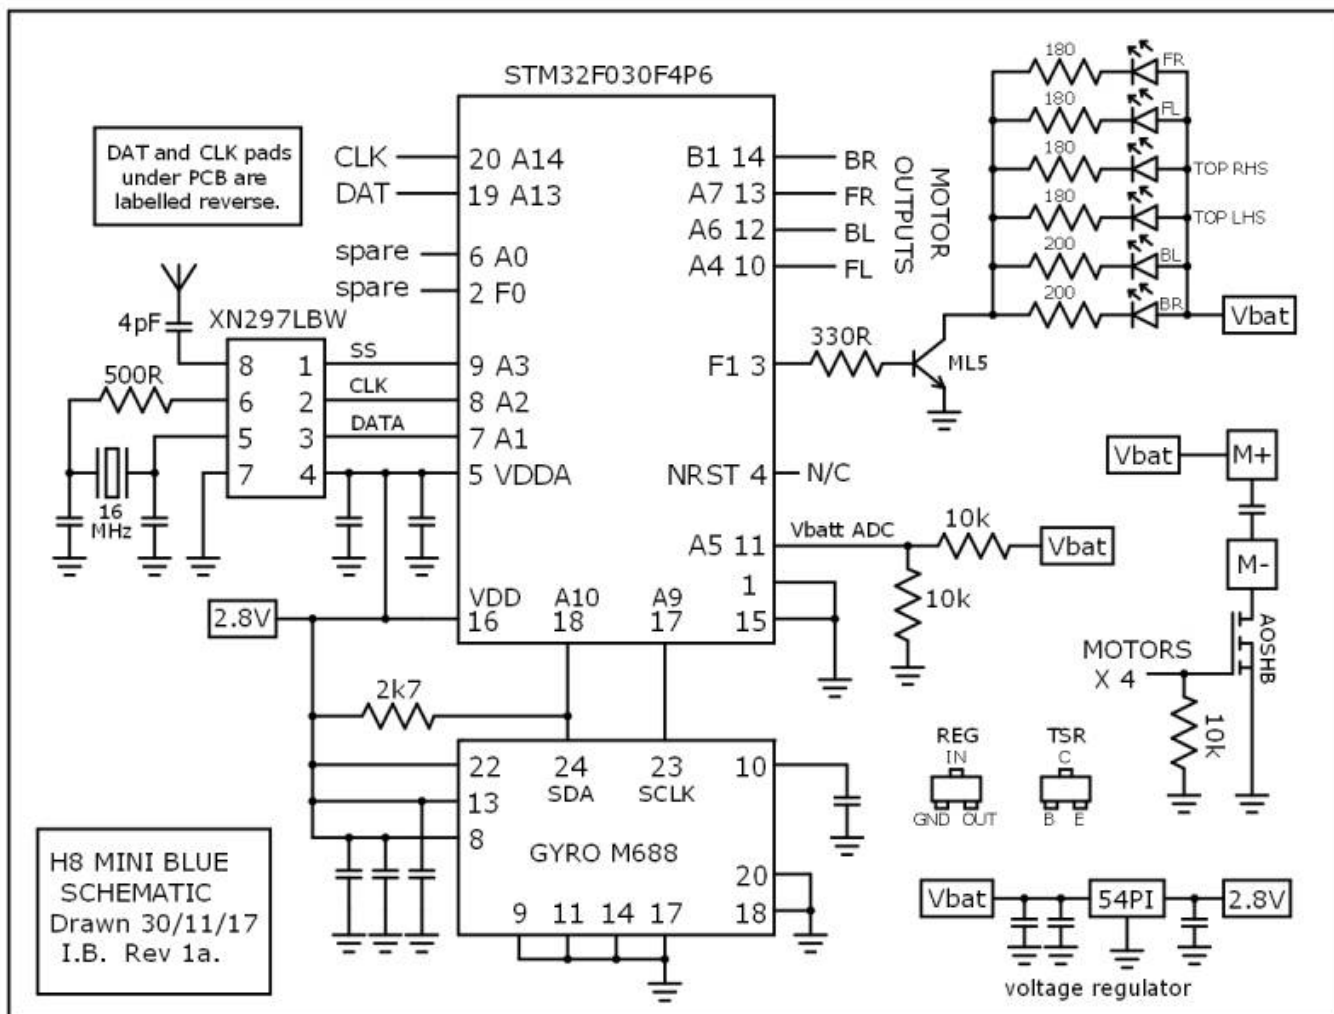

B03 schematic:

E011 schematic:

H8 mini blue schematic:

Silverlight brushless board schematic:

[Silverlight board thread](#)

Dedicated Brushless Silverware FC:

[Dedicated Brushless Silverware FC thread](#)

[Project documents](#)