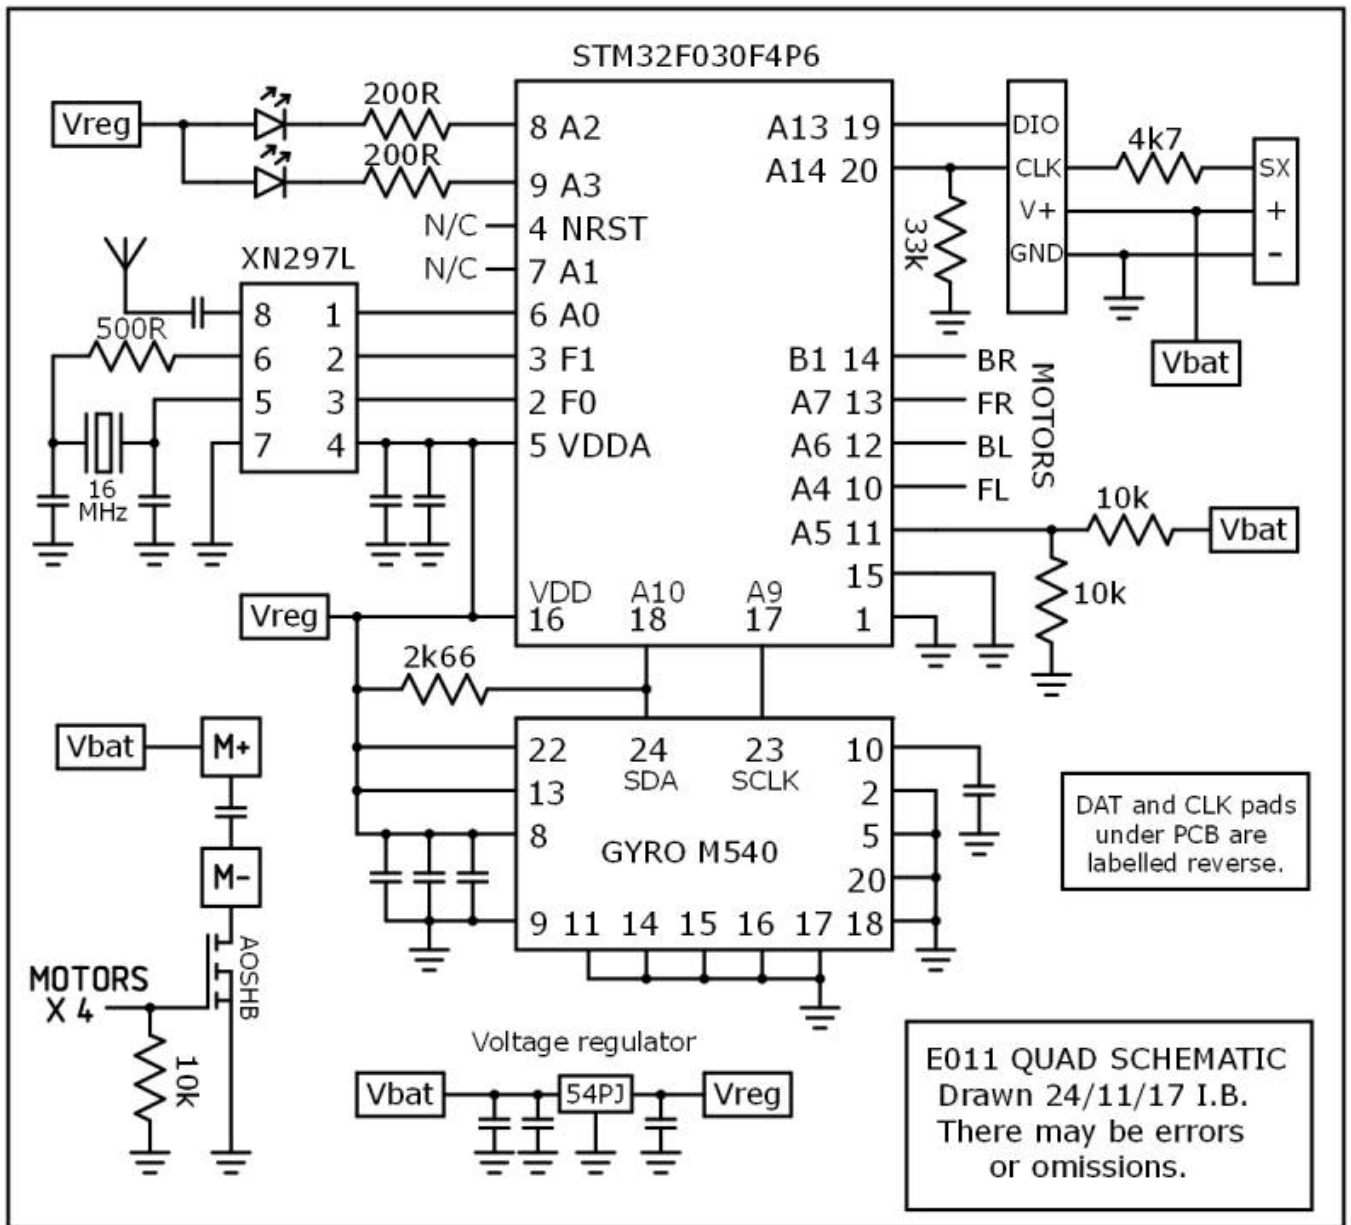

B03 schematic:

E011 schematic:

H8 mini blue schematic:

Silverlight brushless board schematic:

[Silverlight board thread](#)

Dedicated Brushless Silverware FC:

[Dedicated Brushless Silverware FC thread](#)

[Project documents](#)