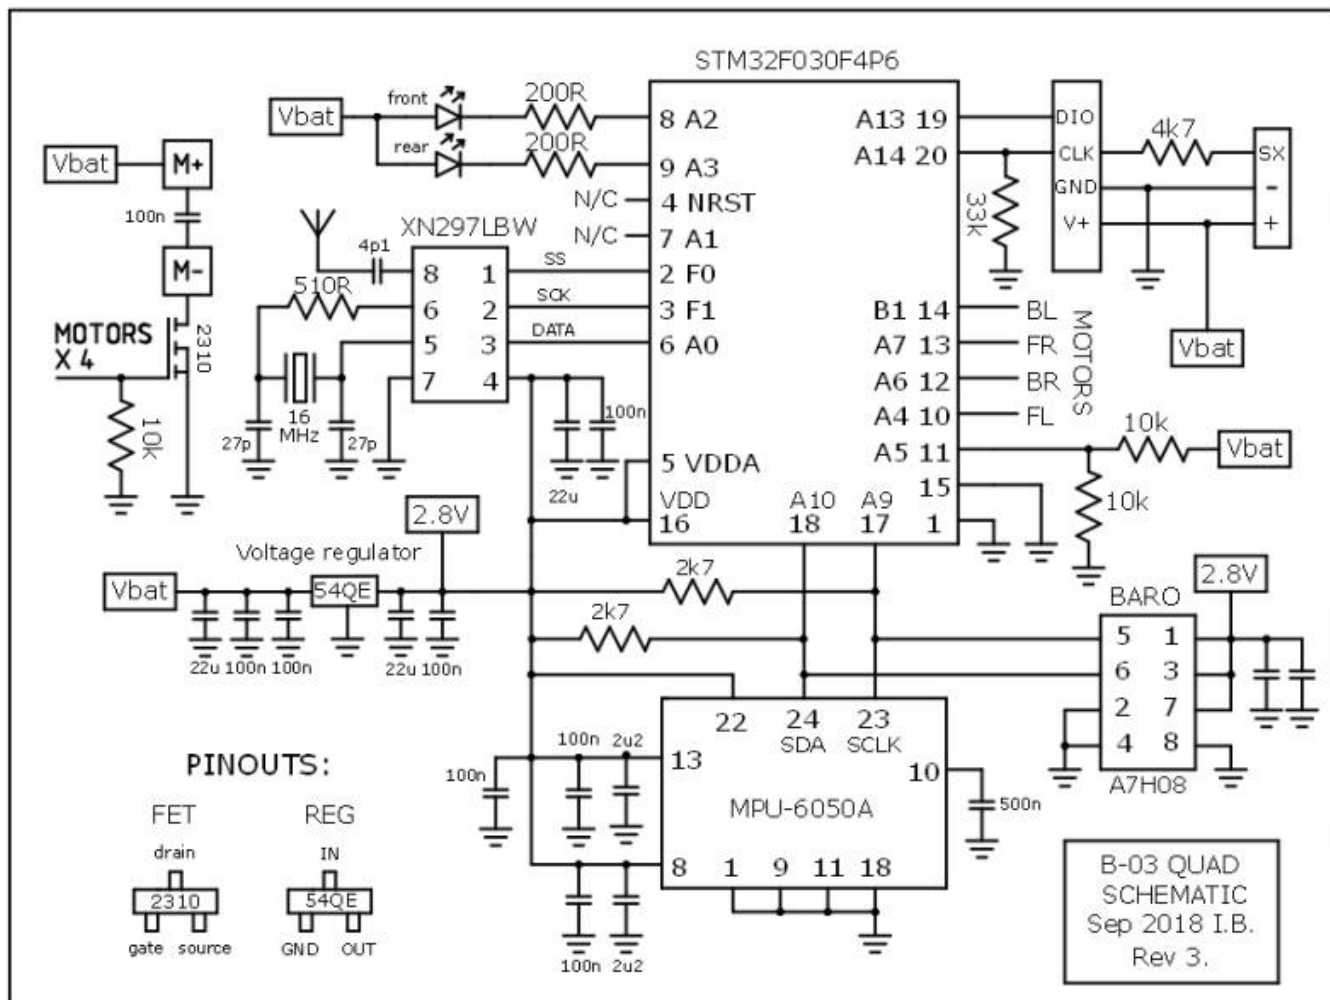

B03 schematic:

E011 schematic:

H8 mini blue schematic:

Silverlight brushless board schematic:

[Silverlight board thread](#)

Dedicated Brushless Silverware FC:

[Dedicated Brushless Silverware FC thread](#)

[Project documents](#)