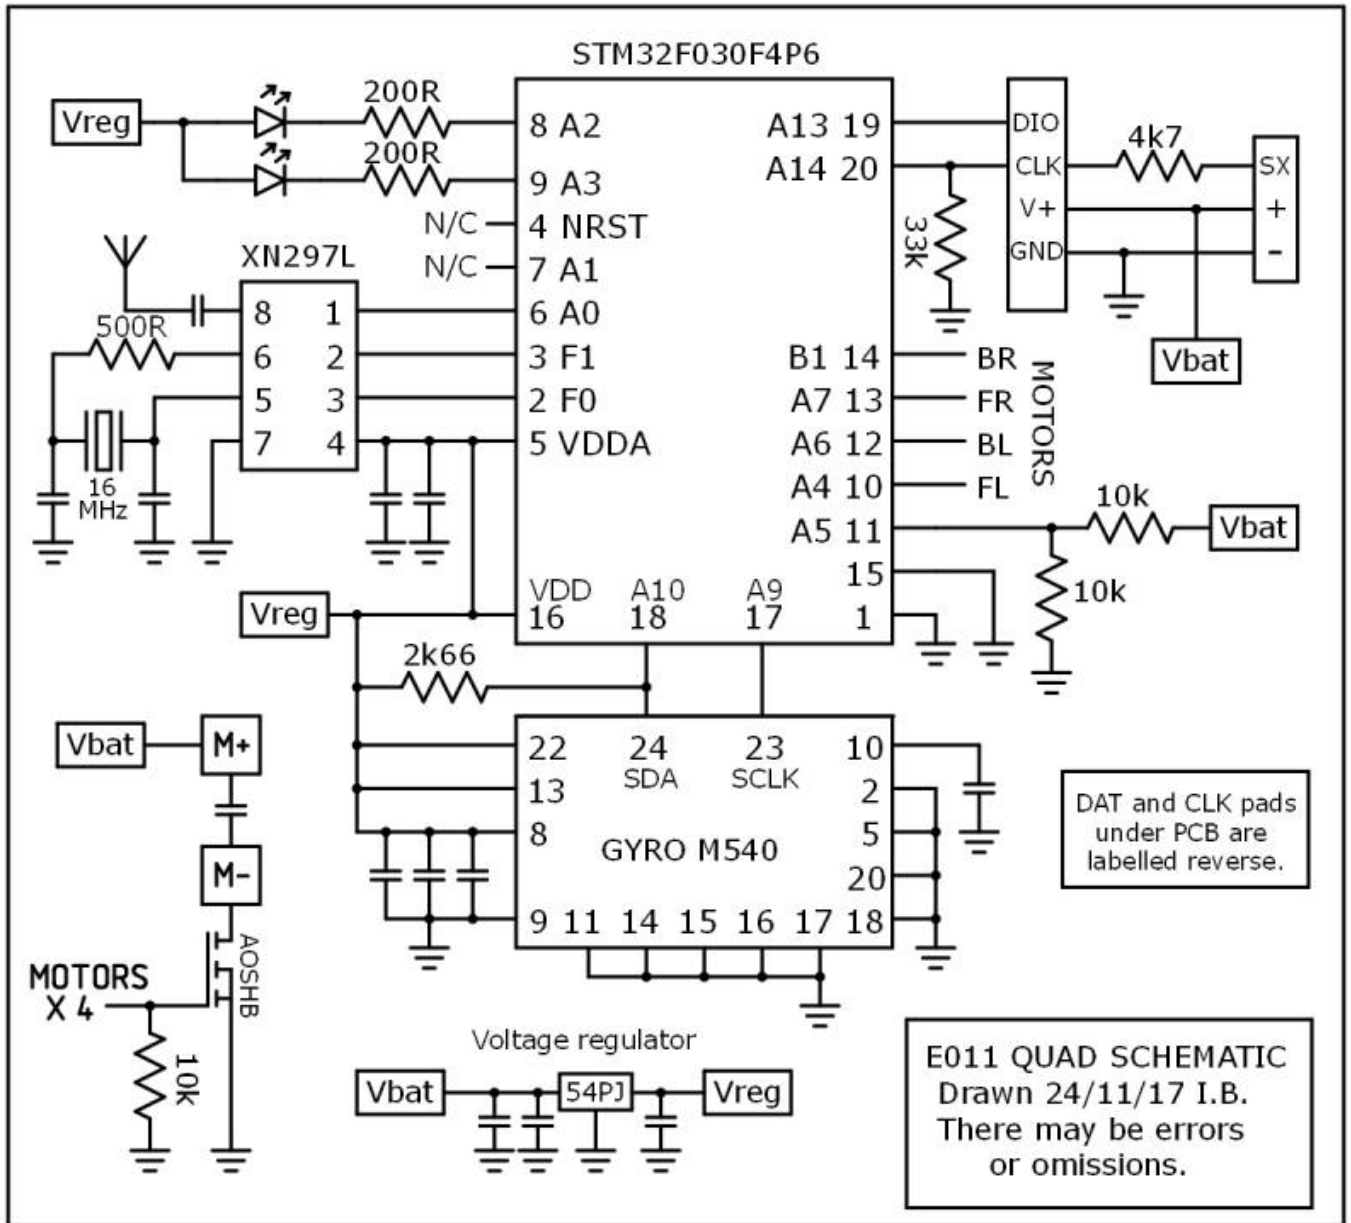

B03 schematic:

E011 schematic:

H8 mini blue schematic:

Silverlight brushless board schematic:

[Silverlightboardthread](#)

Dedicated Brushless Silverware FC:

[Dedicated Brushless Silverware FC thread](#)

[Project documents](#)