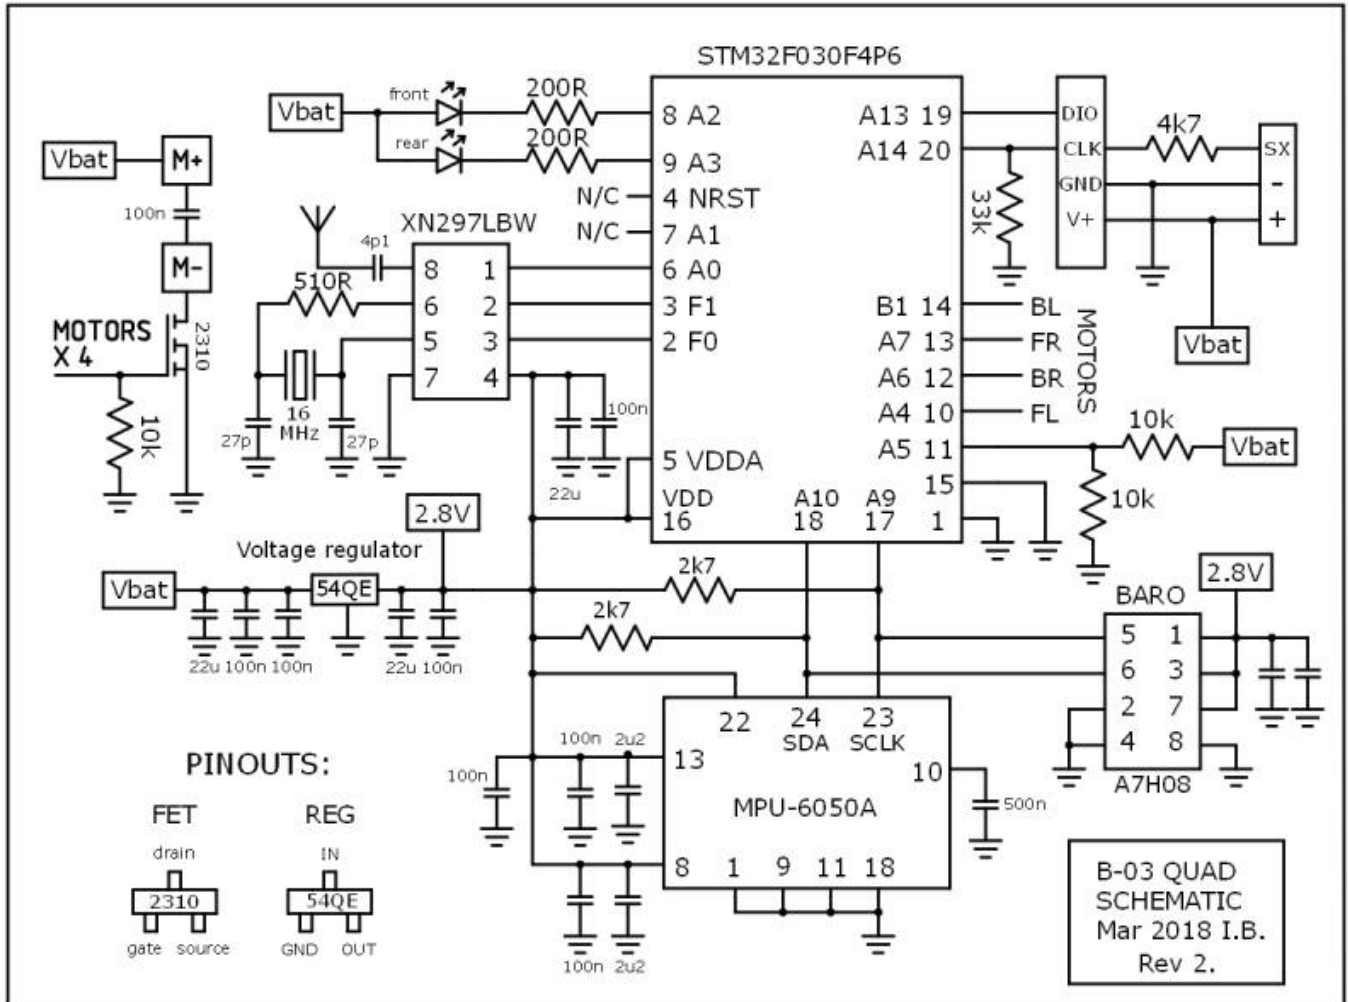

B03 schematic:

E011 schematic:

H8 mini blue schematic:

Silverlight brushless board schematic:

[Silverlightboardthread](#)

Dedicated Brushless Silverware FC:

[Dedicated Brushless Silverware FC thread](#)

[Project documents](#)