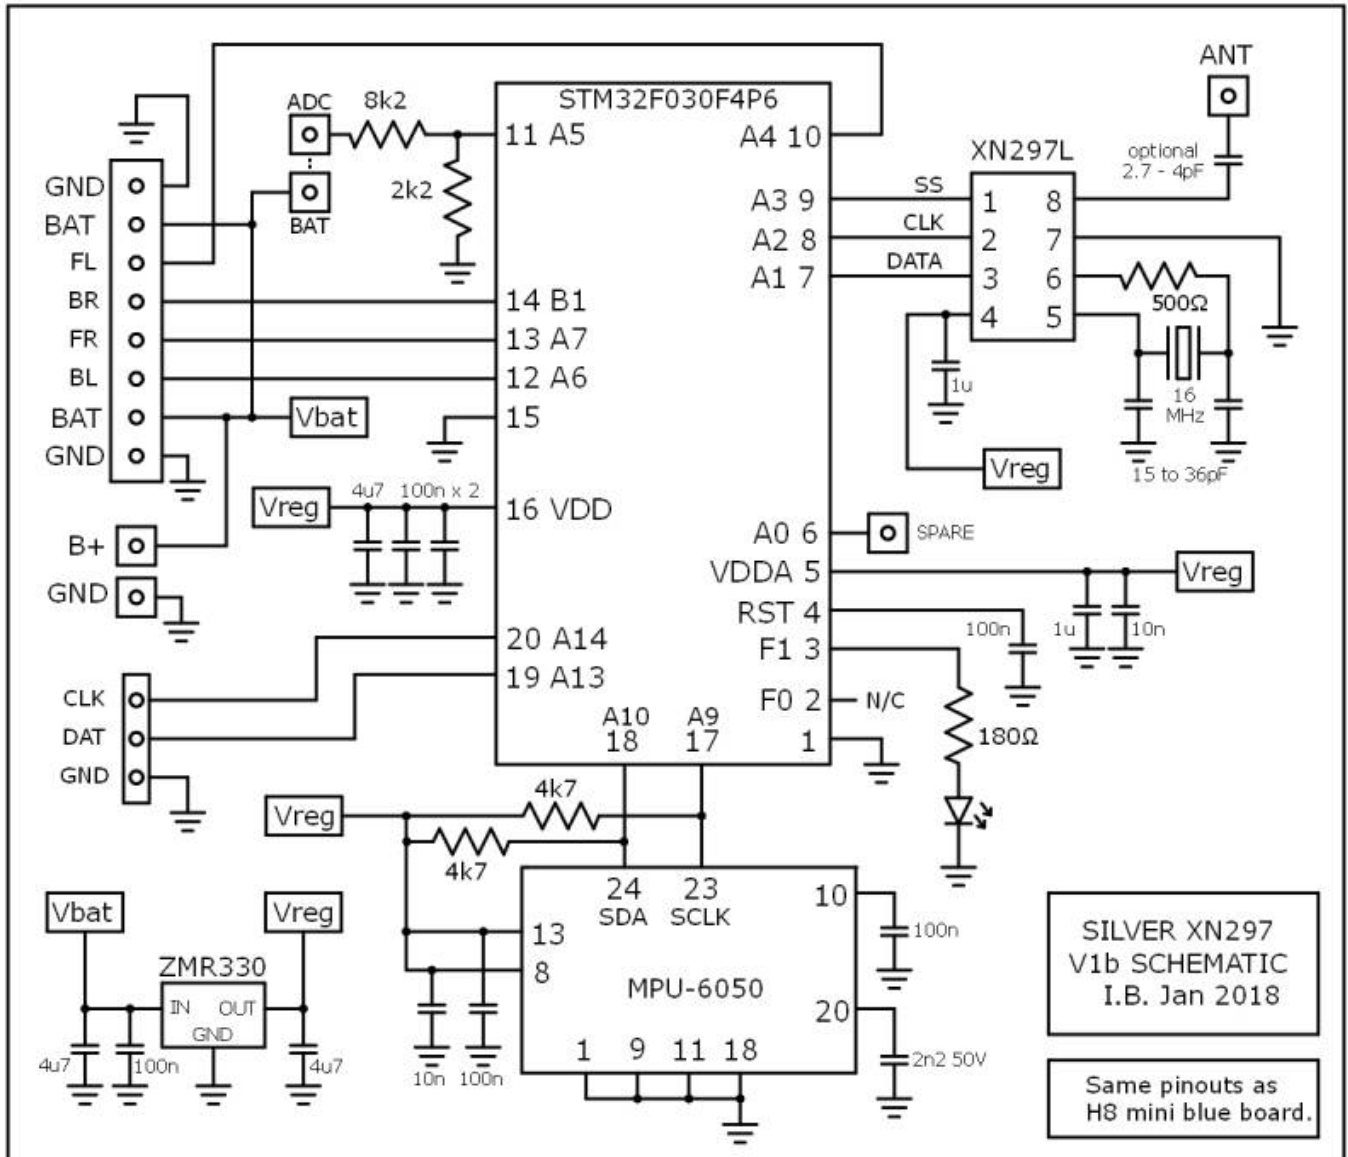

B03 schematic:

E011 schematic:

H8 mini blue schematic:

Silverlight brushless board schematic:

[Silverlightboardthread](#)

Dedicated Brushless Silverware FC:

[Dedicated Brushless Silverware FC thread](#)

[Project documents](#)