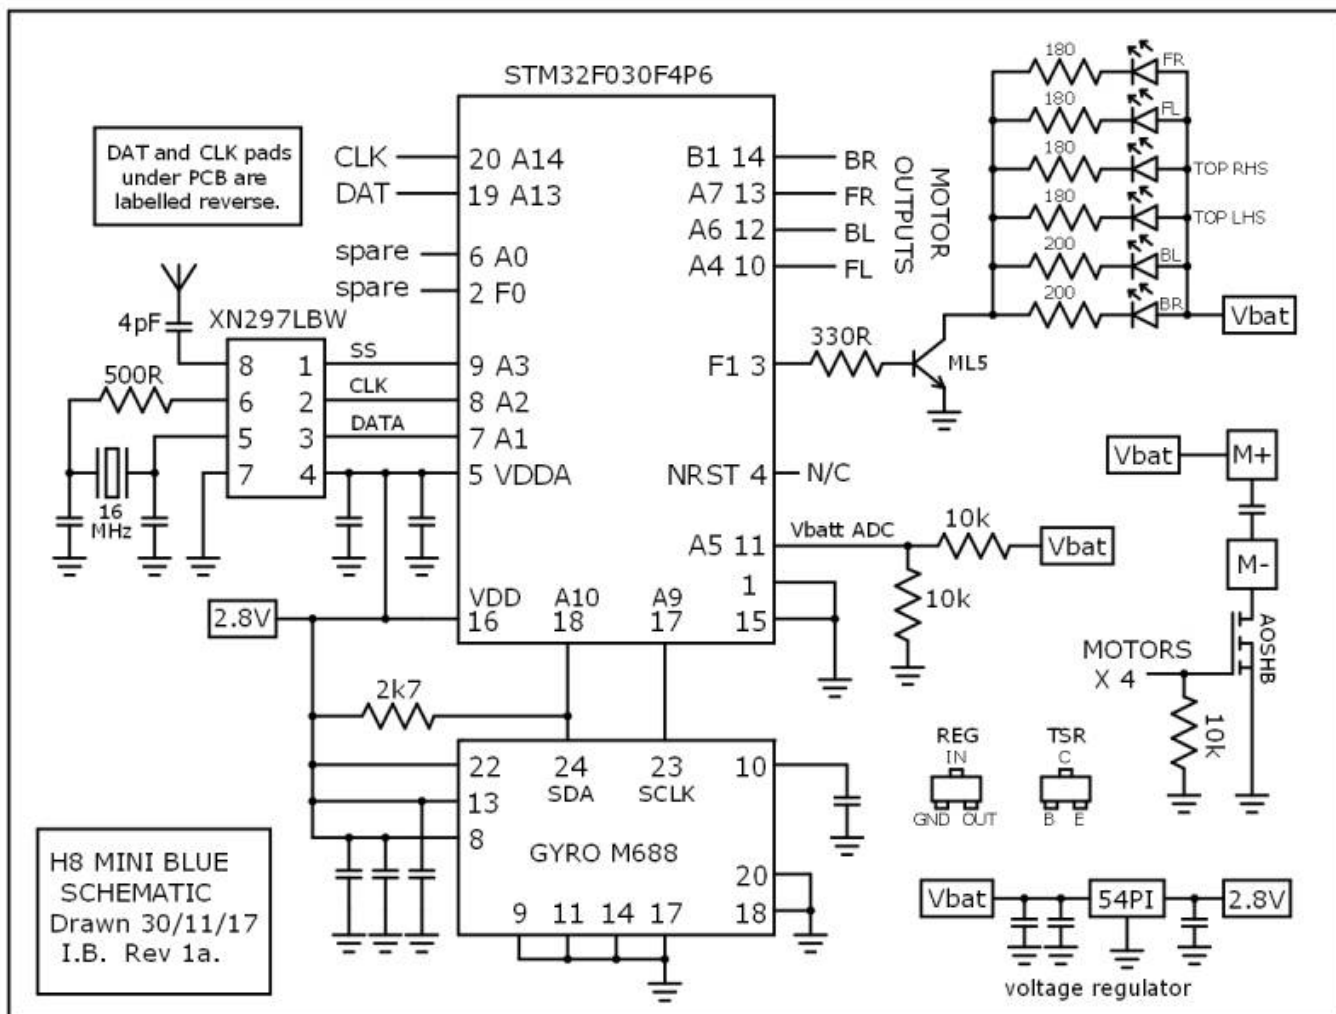

B03 schematic:

E011 schematic:

H8 mini blue schematic:

Silverlight brushless board schematic:

[Silverlightboardthread](#)

Dedicated Brushless Silverware FC:

[Dedicated Brushless Silverware FC thread](#)

[Project documents](#)