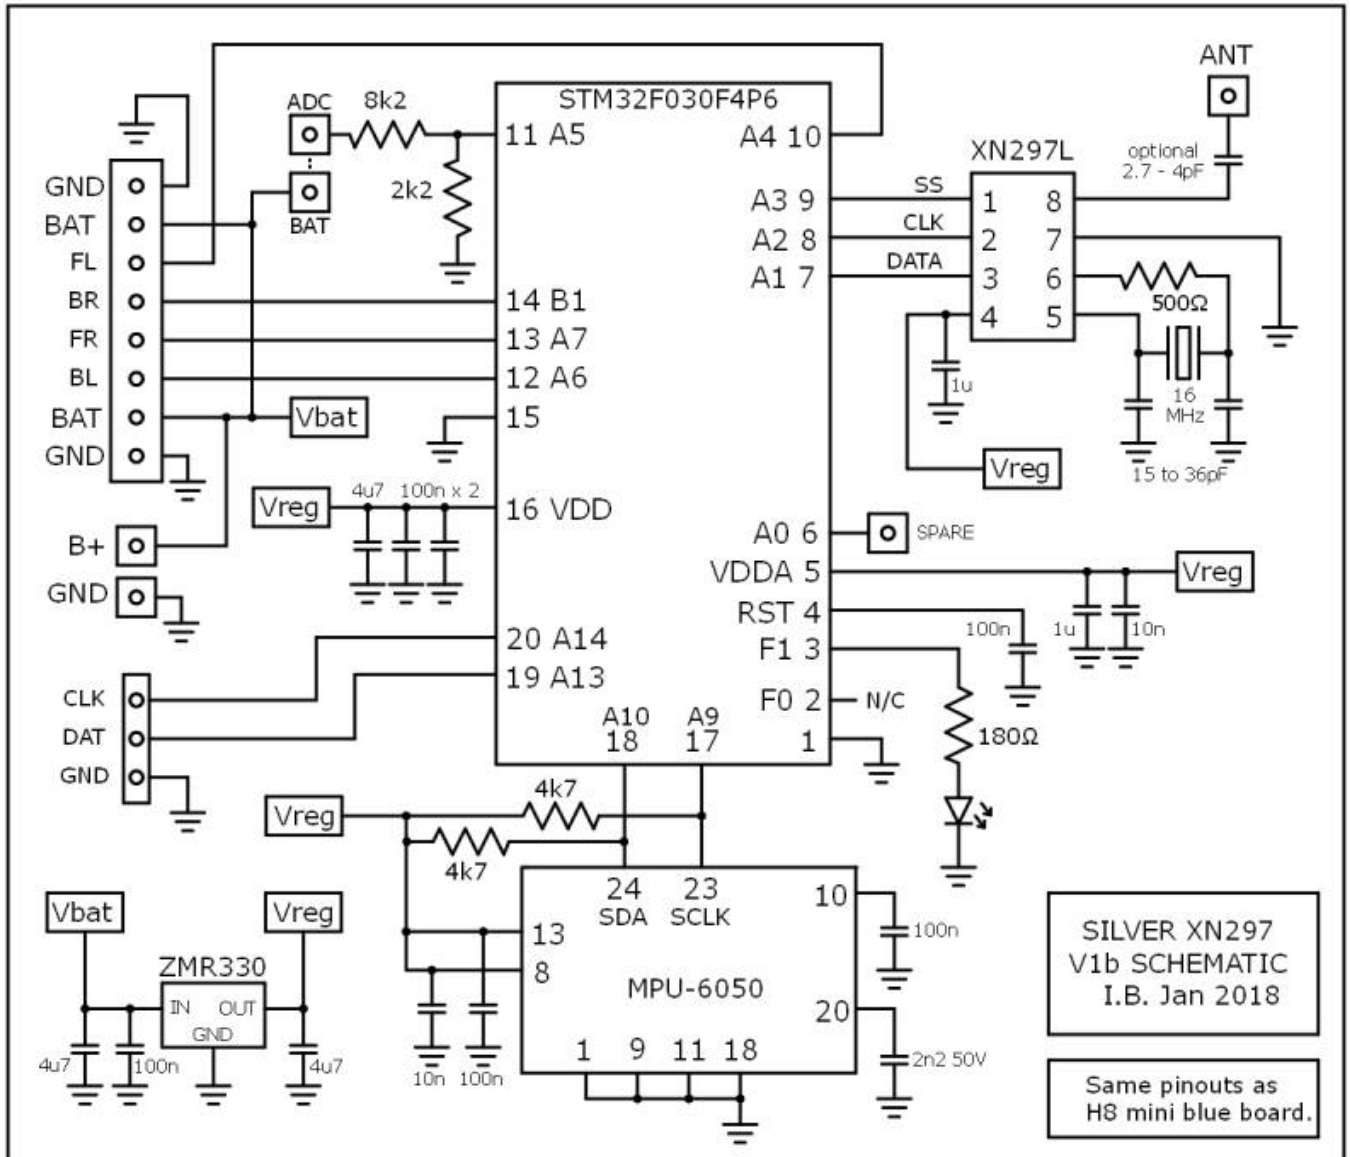

### B03 schematic:

### E011 schematic:

H8 mini blue schematic:

Silverlight brushless board schematic: