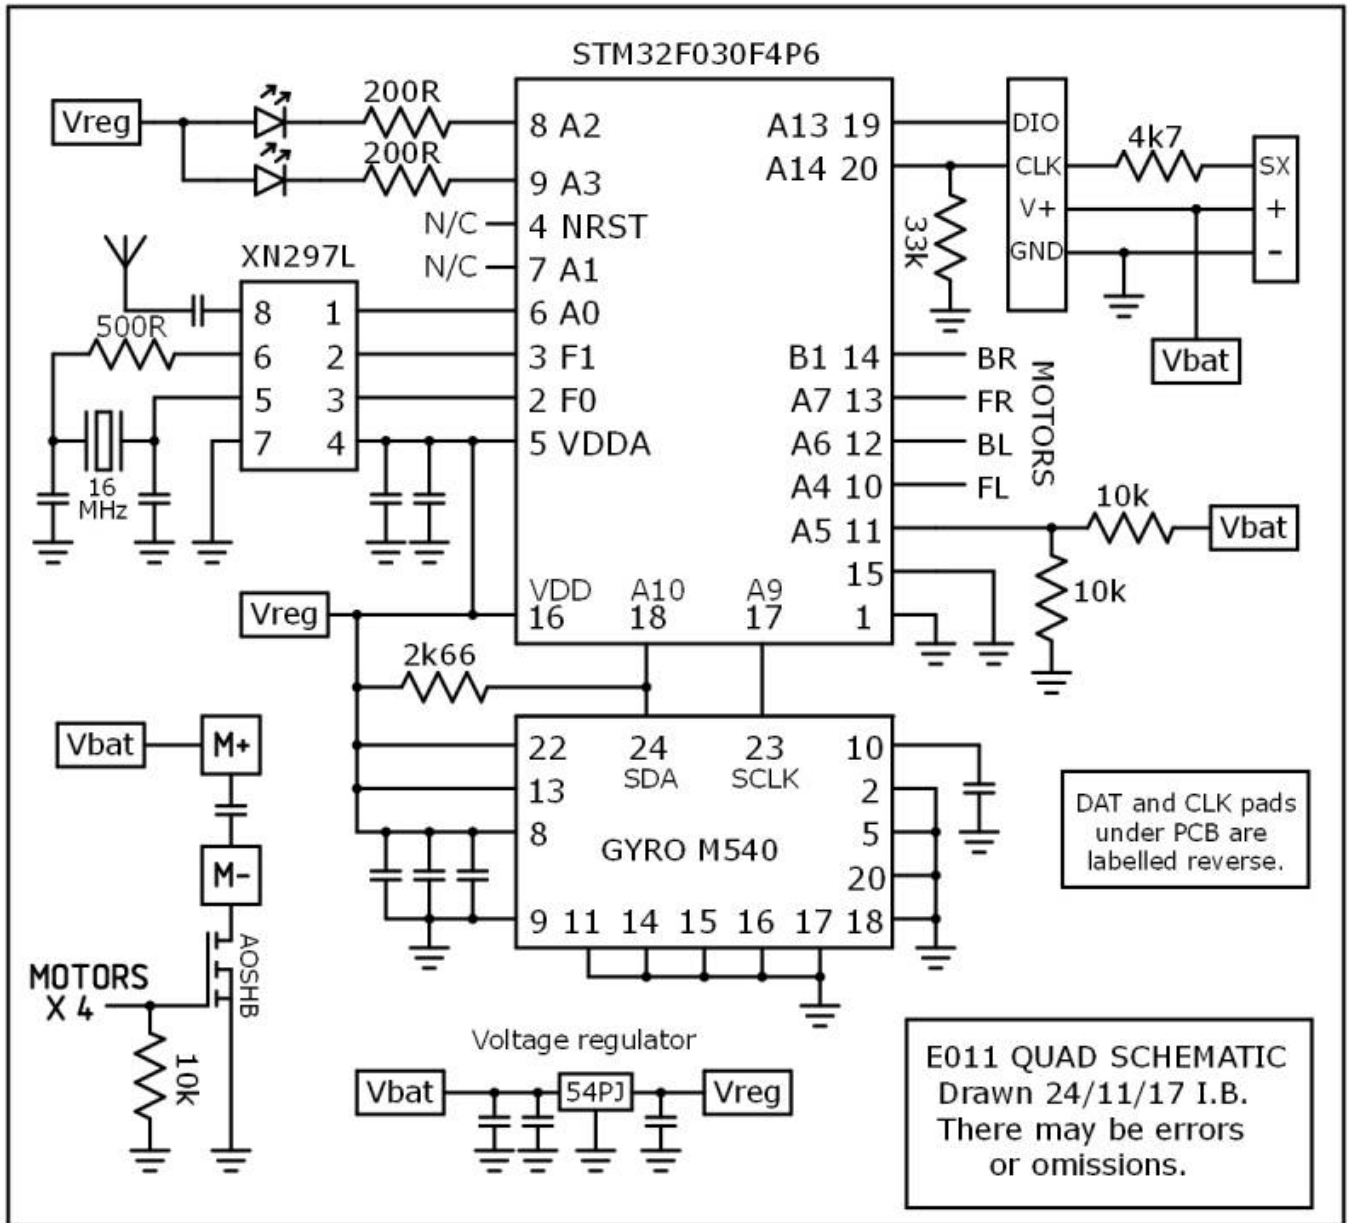

### B03 schematic:

### E011 schematic:

H8 mini blue schematic:

Silverlight brushless board schematic: