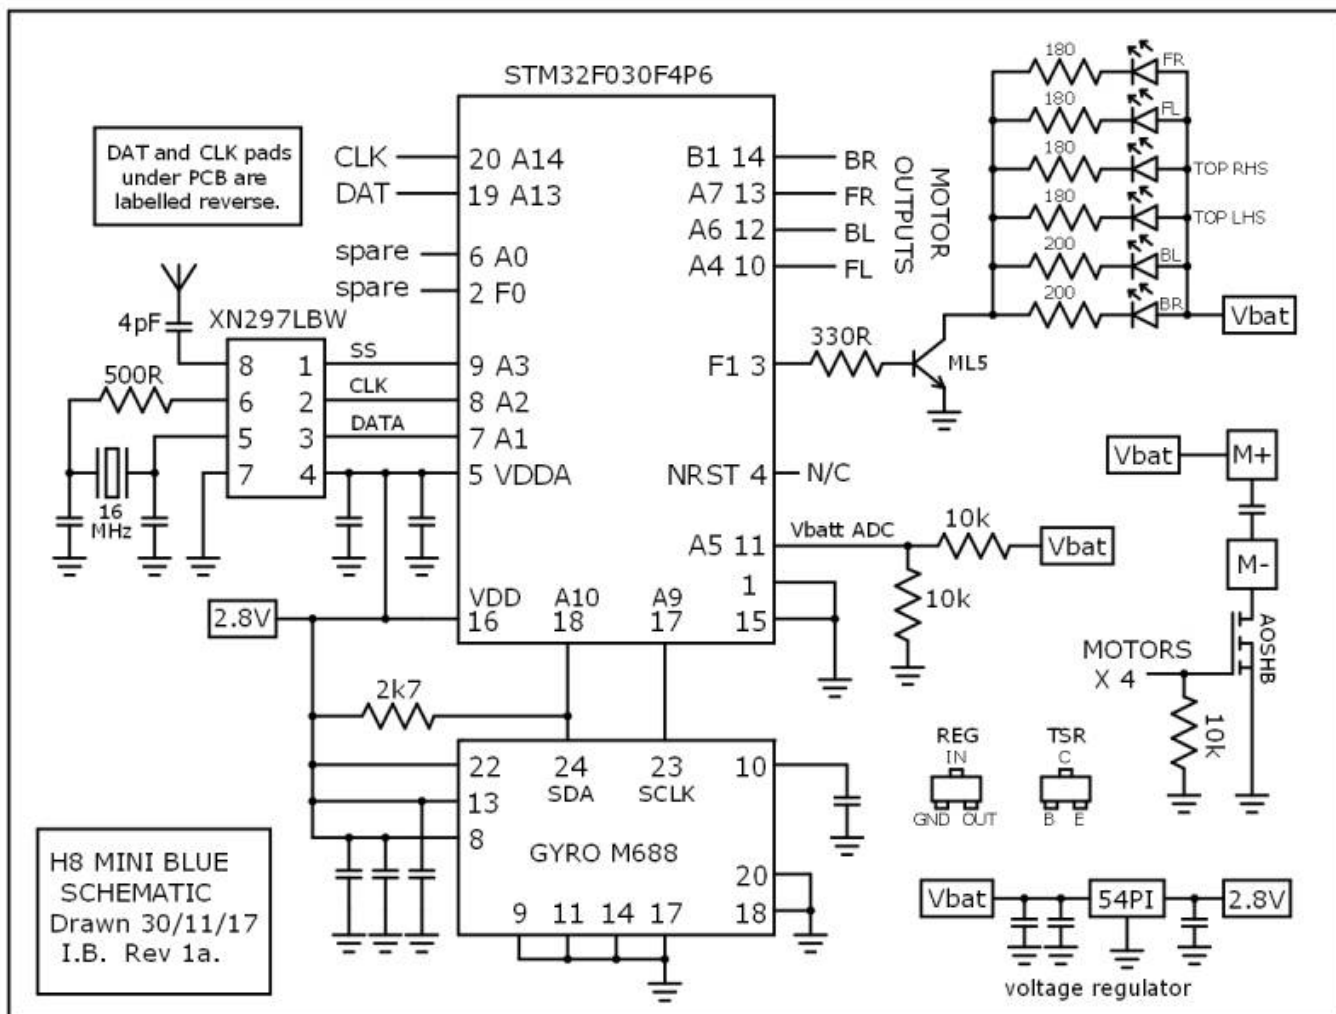

### B03 schematic:

### E011 schematic:

H8 mini blue schematic:

Silverlight brushless board schematic: