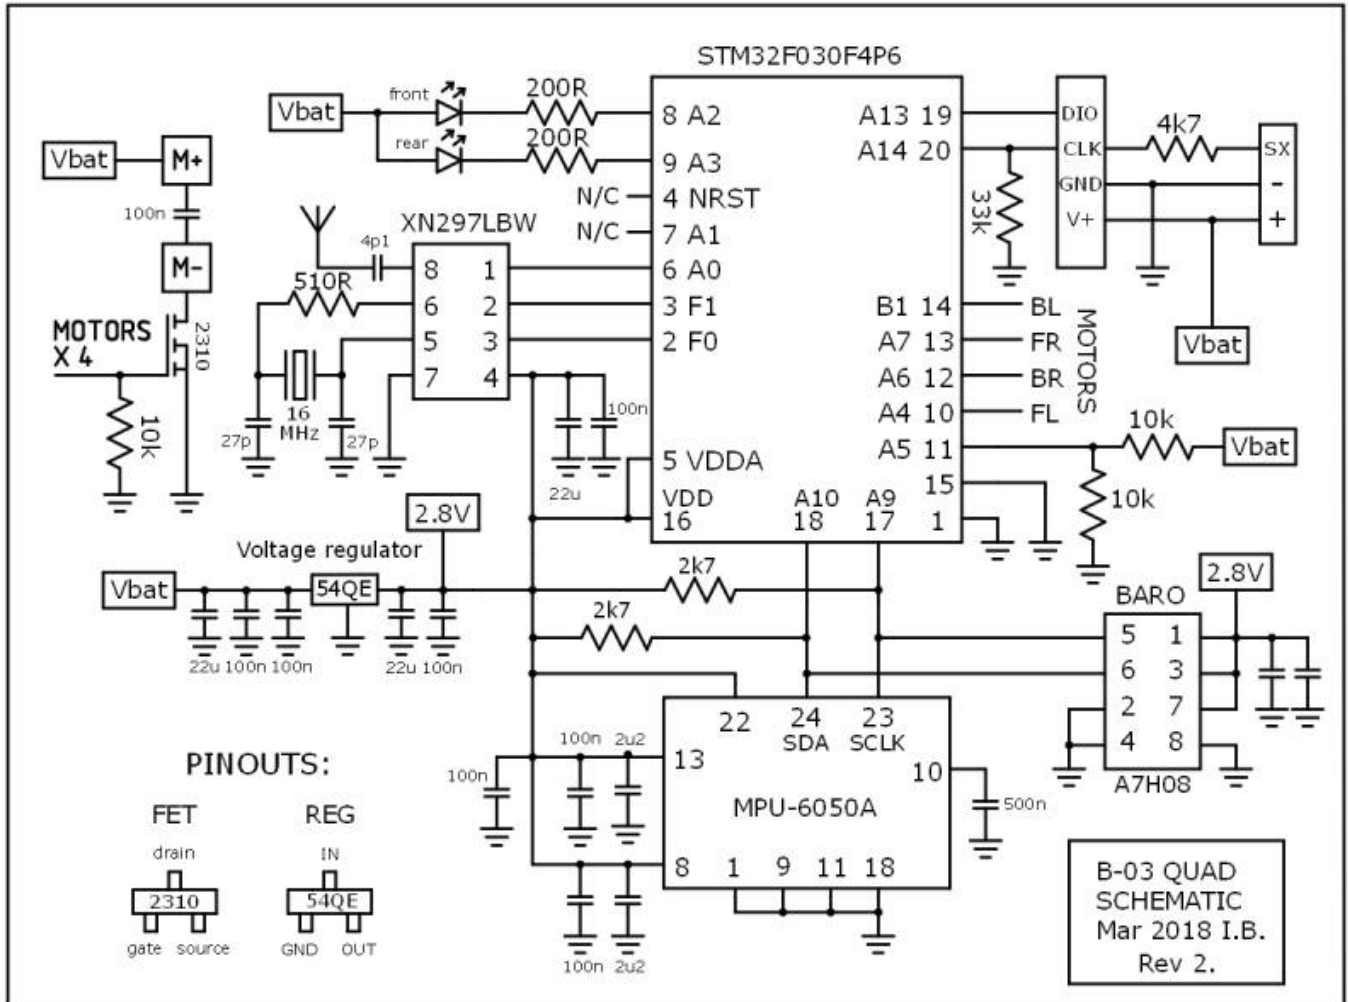

### B03 schematic:

### E011 schematic:

H8 mini blue schematic:

Silverlight brushless board schematic: