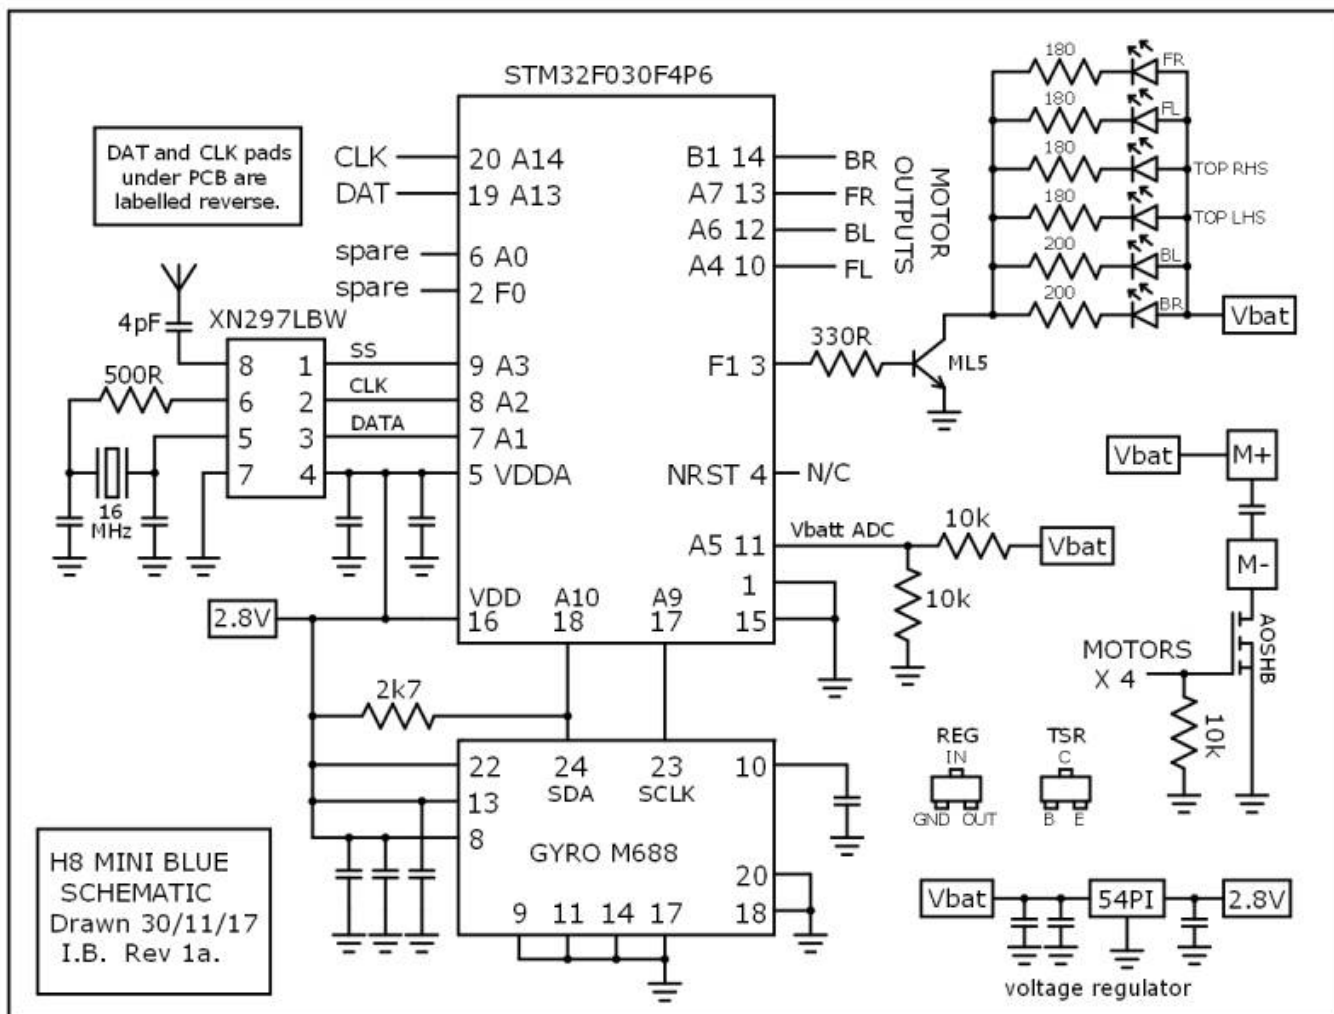

### B03 schematic:

### E011 schematic:

H8 mini blue schematic:

Silverlight brushless board schematic:

From: <https://sirdomsen.diskstation.me/dokuwiki/> - Silverware Wiki

Permanent link: <https://sirdomsen.diskstation.me/dokuwiki/doku.php?id=schematics&rev=1524869254>