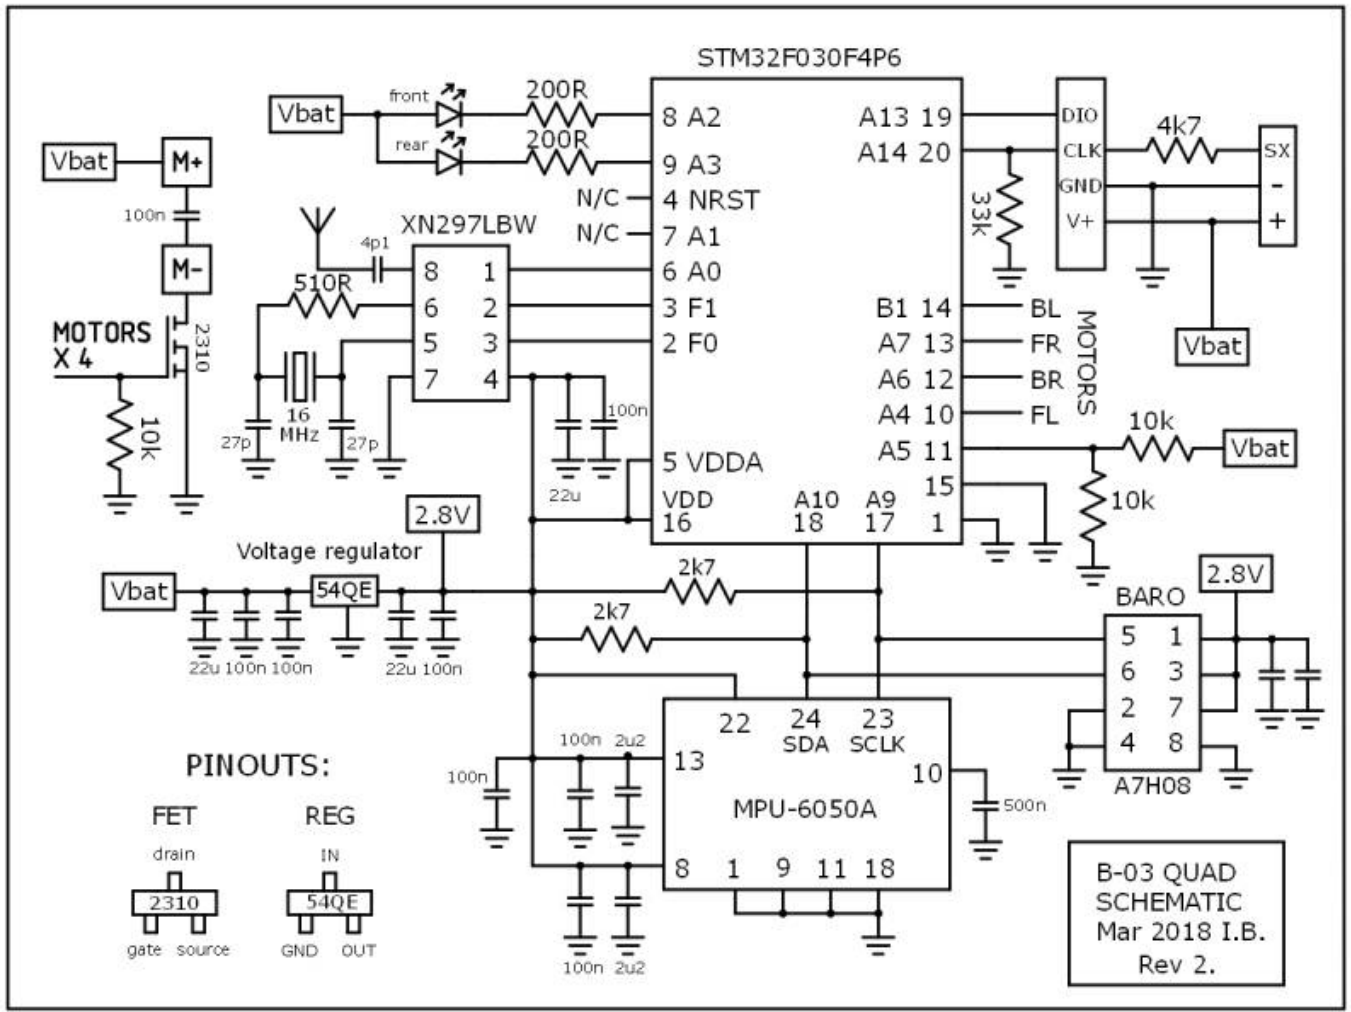

### B03 schematic:

### E011 schematic:

H8 mini blue schematic:

Silverlight brushless board schematic:

From: <https://sirdomsen.diskstation.me/dokuwiki/> - Silverware Wiki

Permanent link: <https://sirdomsen.diskstation.me/dokuwiki/doku.php?id=schematics&rev=1524869254>