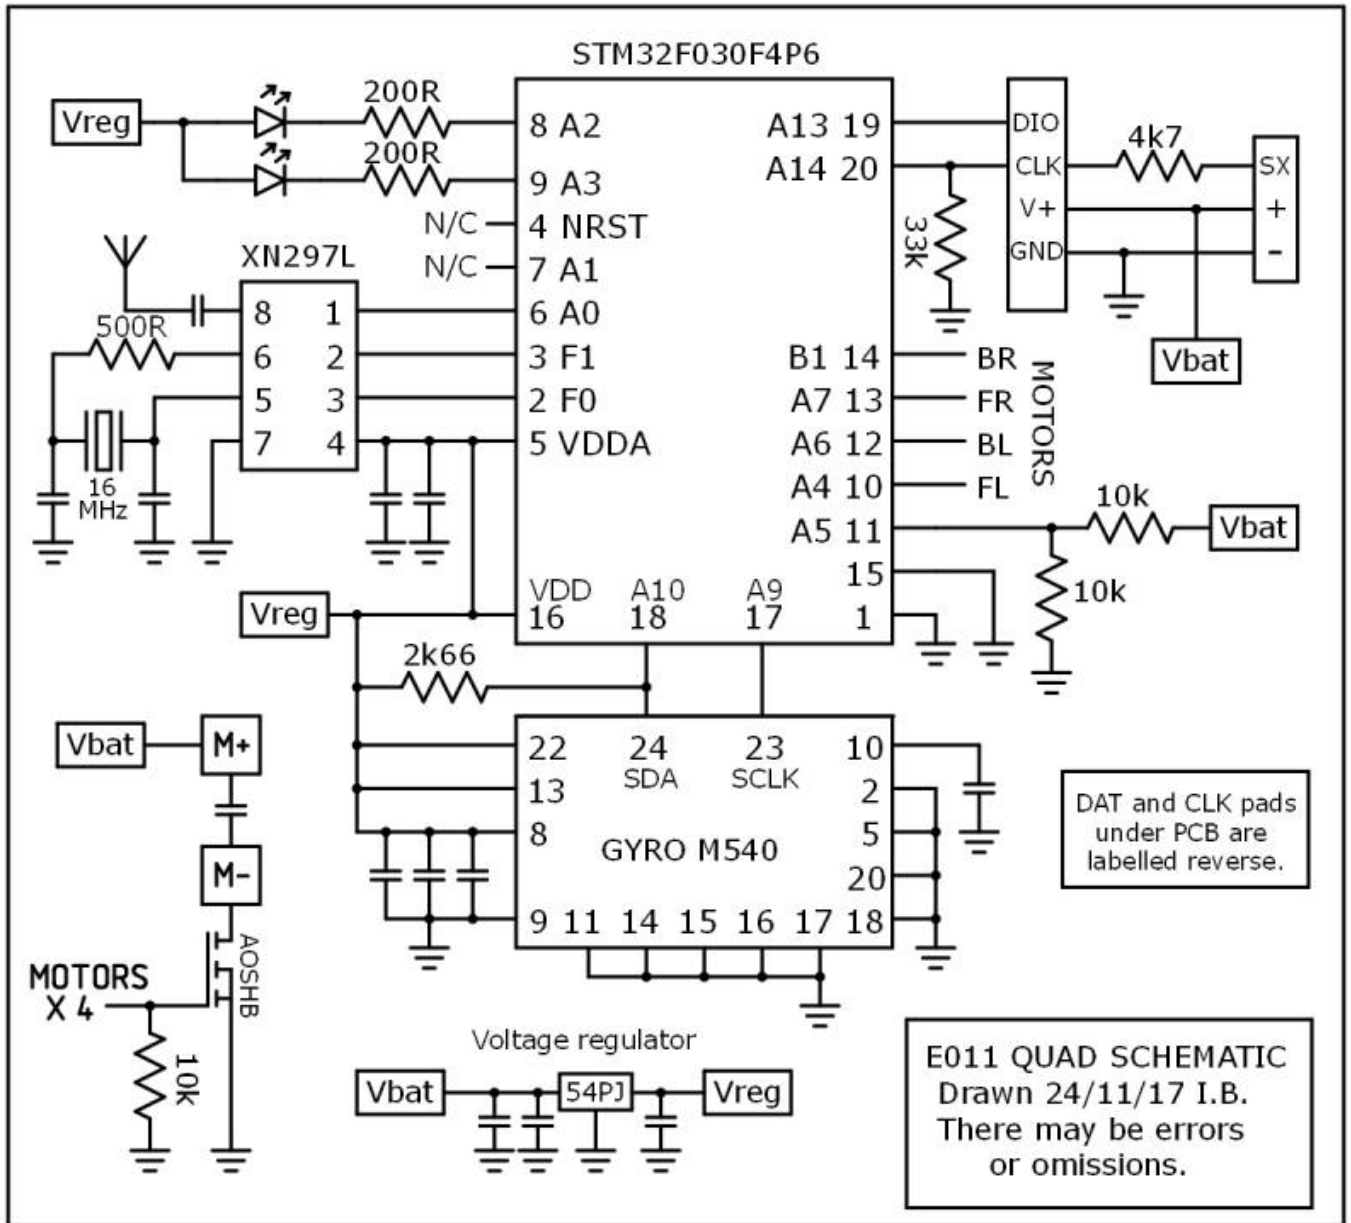

### B03 schematic:

### E011 schematic:

H8 mini blue schematic:

Silverlight brushless board schematic:

From: <https://sirdomsen.diskstation.me/dokuwiki/> - Silverware Wiki

Permanent link: <https://sirdomsen.diskstation.me/dokuwiki/doku.php?id=schematics&rev=1524869254>