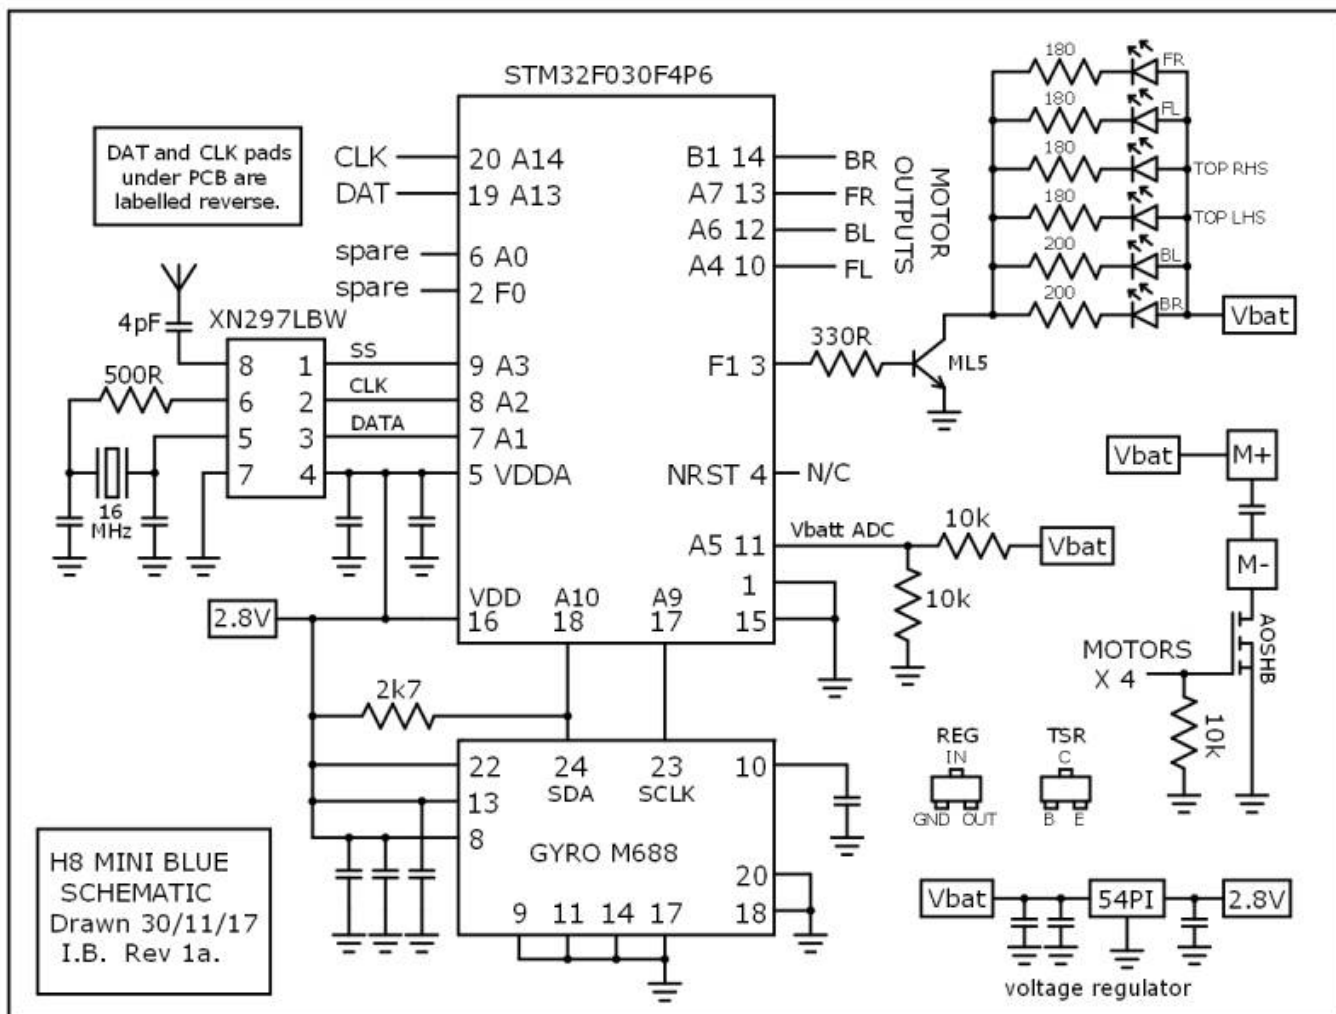

B03 schematic:

E011 schematic:

H8 mini blue schematic:

Silverlight brushless board schematic:

From: <https://sirdomsen.diskstation.me/dokuwiki/> - Silverware Wiki

Permanent link: <https://sirdomsen.diskstation.me/dokuwiki/doku.php?id=schematics&rev=1524869095>