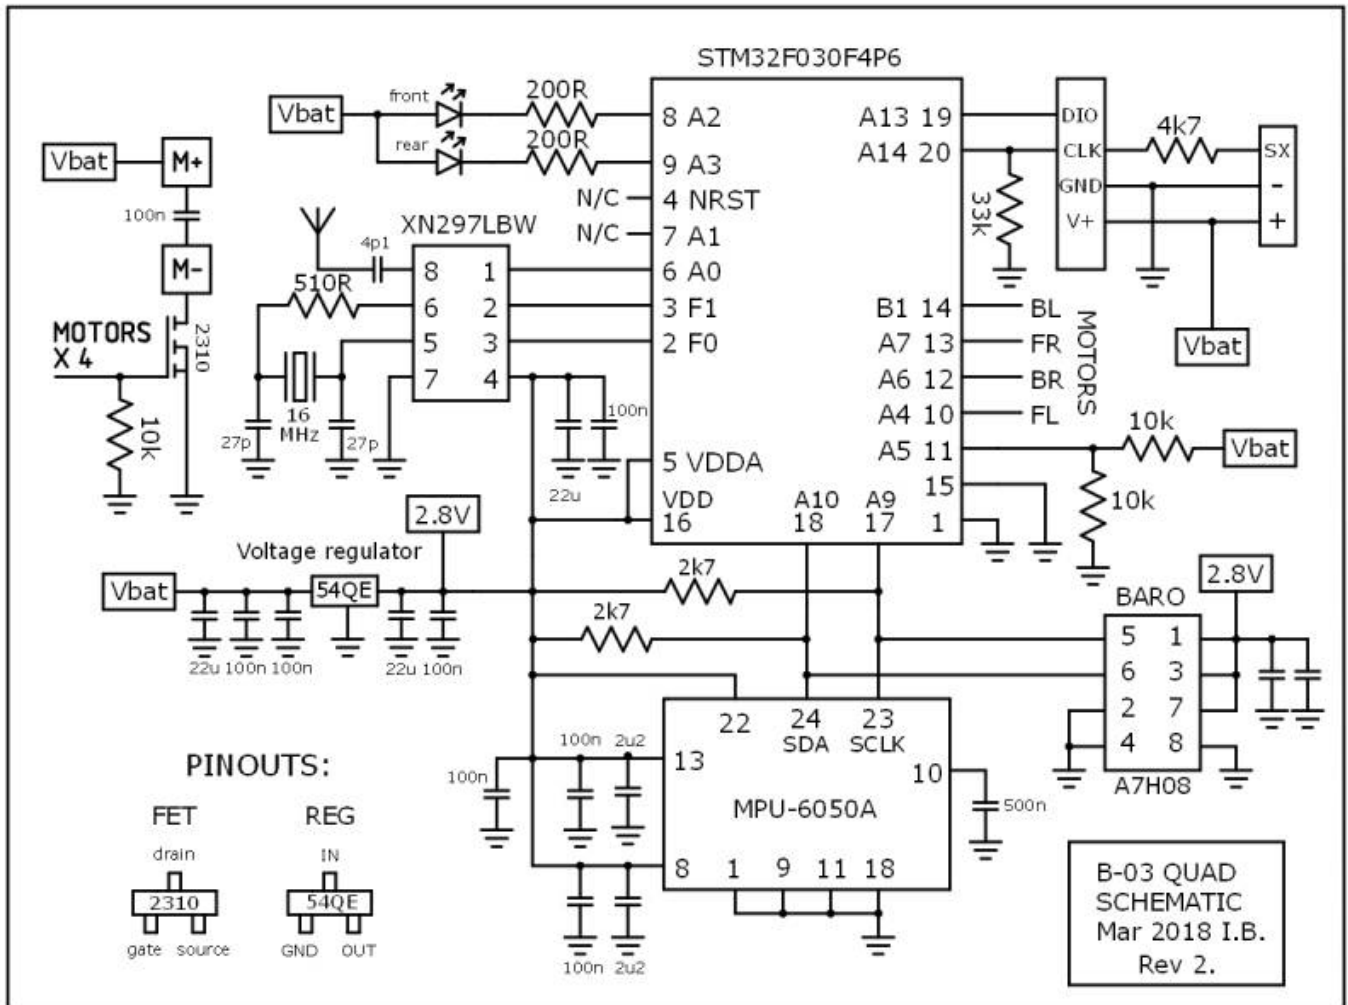

B03 schematic:

E011 schematic:

H8 mini blue schematic:

Silverlight brushless board schematic:

From: <https://sirdomsen.diskstation.me/dokuwiki/> - Silverware Wiki

Permanent link: <https://sirdomsen.diskstation.me/dokuwiki/doku.php?id=schematics&rev=1524869095>