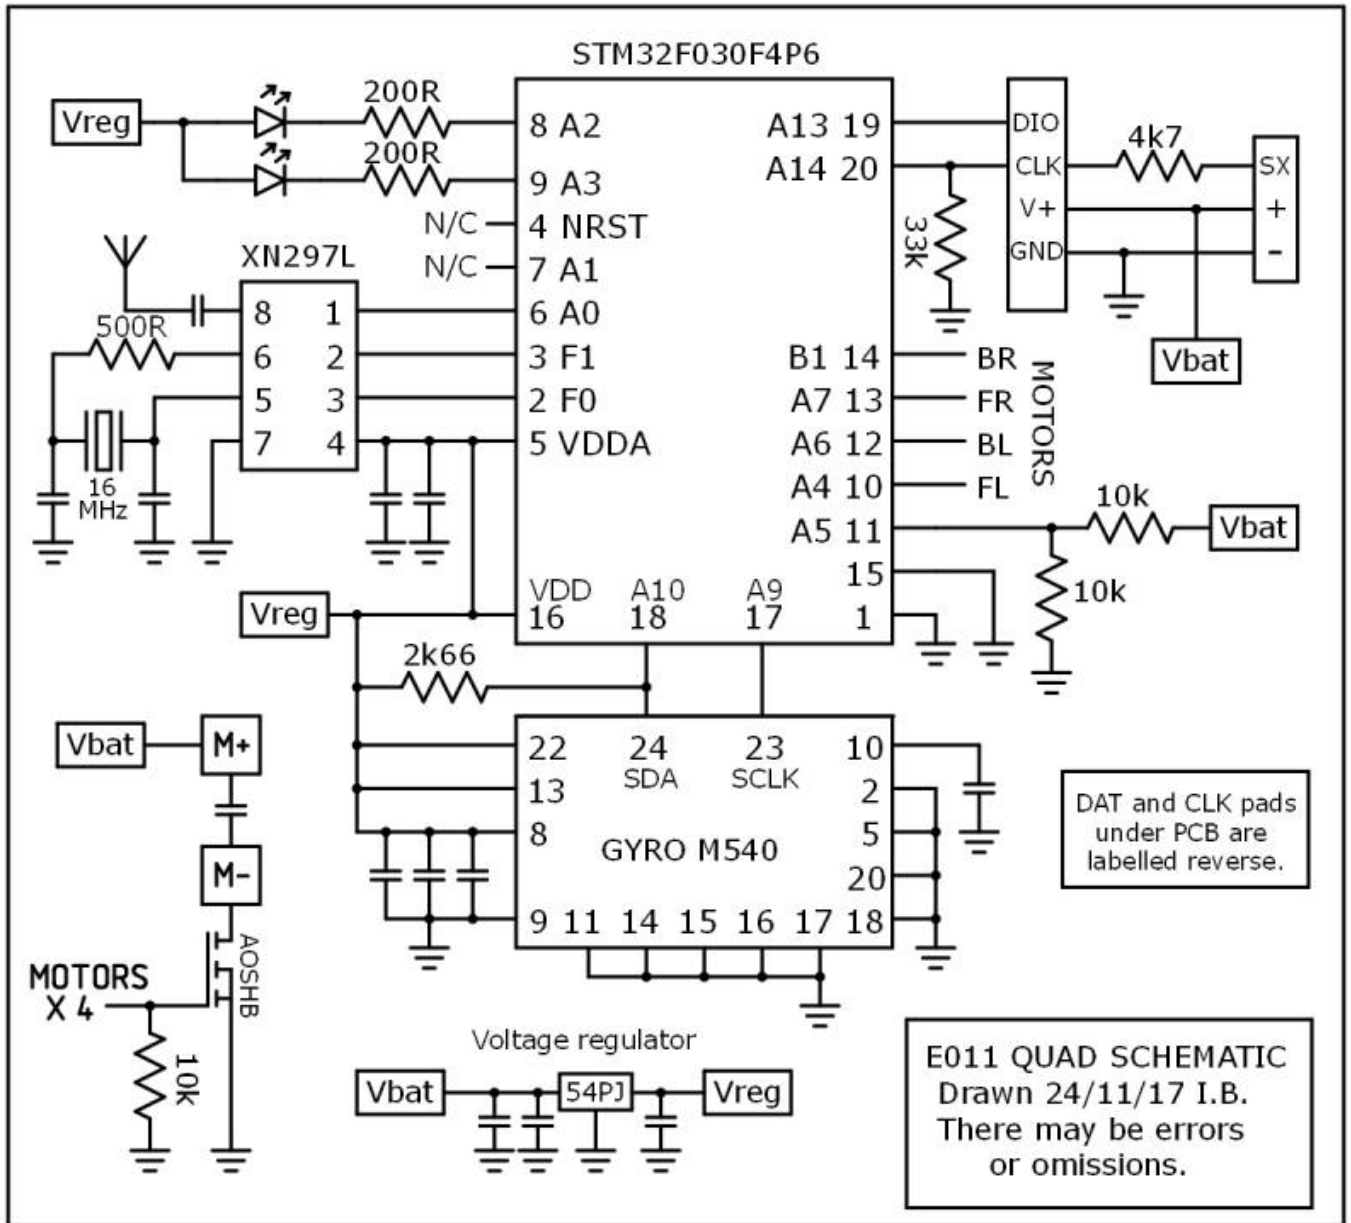

B03 schematic:

E011 schematic:

H8 mini blue schematic:

Silverlight brushless board schematic:

From: <https://sirdomsen.diskstation.me/dokuwiki/> - Silverware Wiki

Permanent link: <https://sirdomsen.diskstation.me/dokuwiki/doku.php?id=schematics&rev=1524869095>