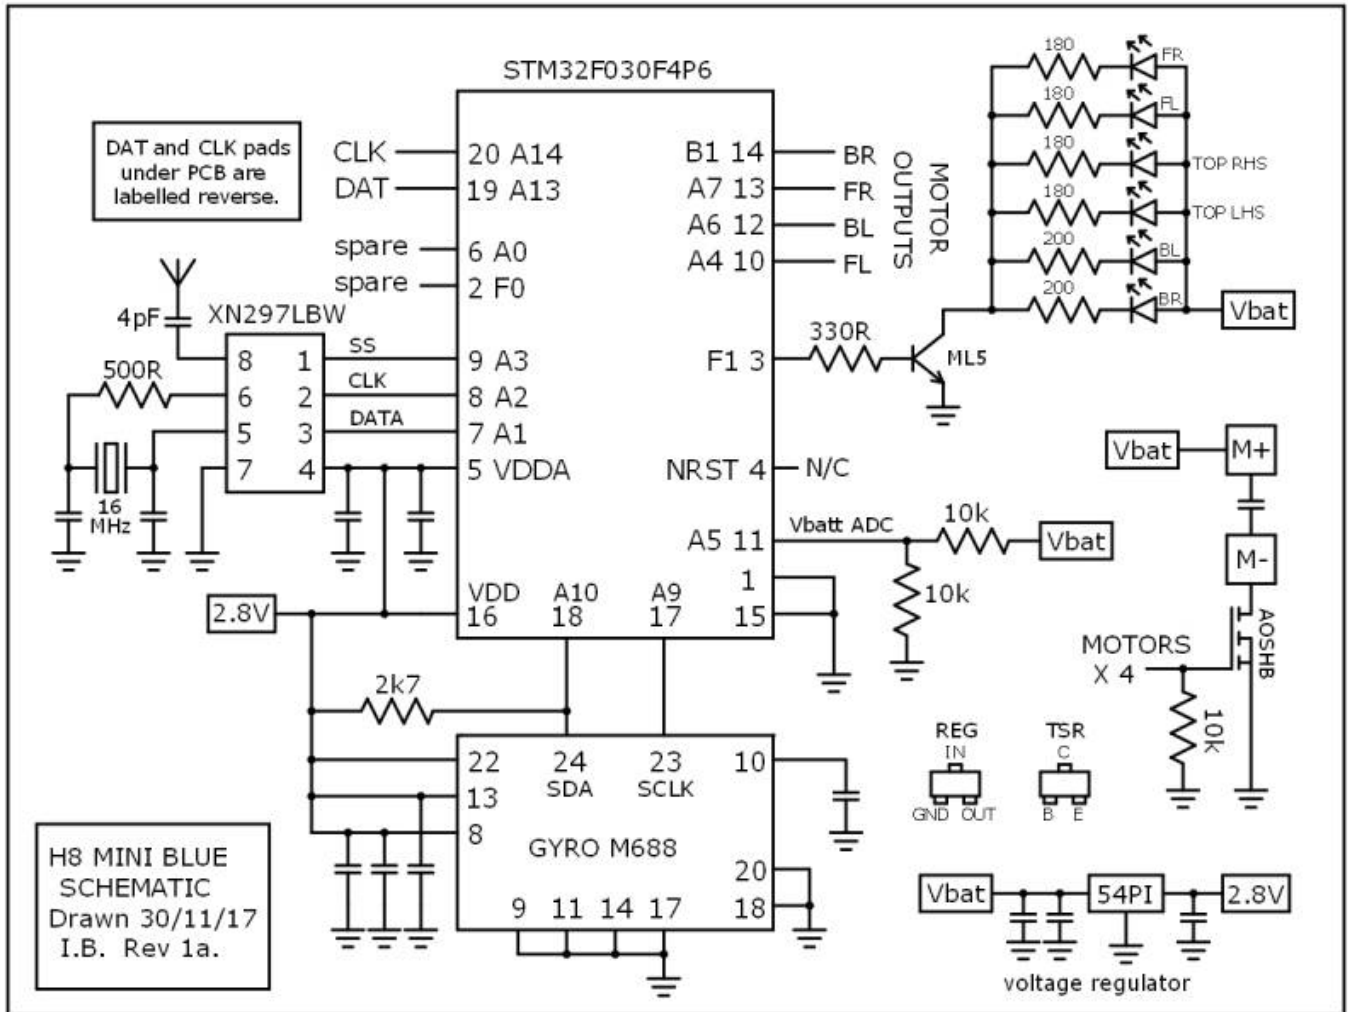

B03 schematic:

E011 schematic:

H8 mini blue schematic:

Silverlight brushless board schematic:

From: <https://sirdomsen.diskstation.me/dokuwiki/> - Silverware Wiki

Permanent link: <https://sirdomsen.diskstation.me/dokuwiki/doku.php?id=schematics&rev=1524869052>