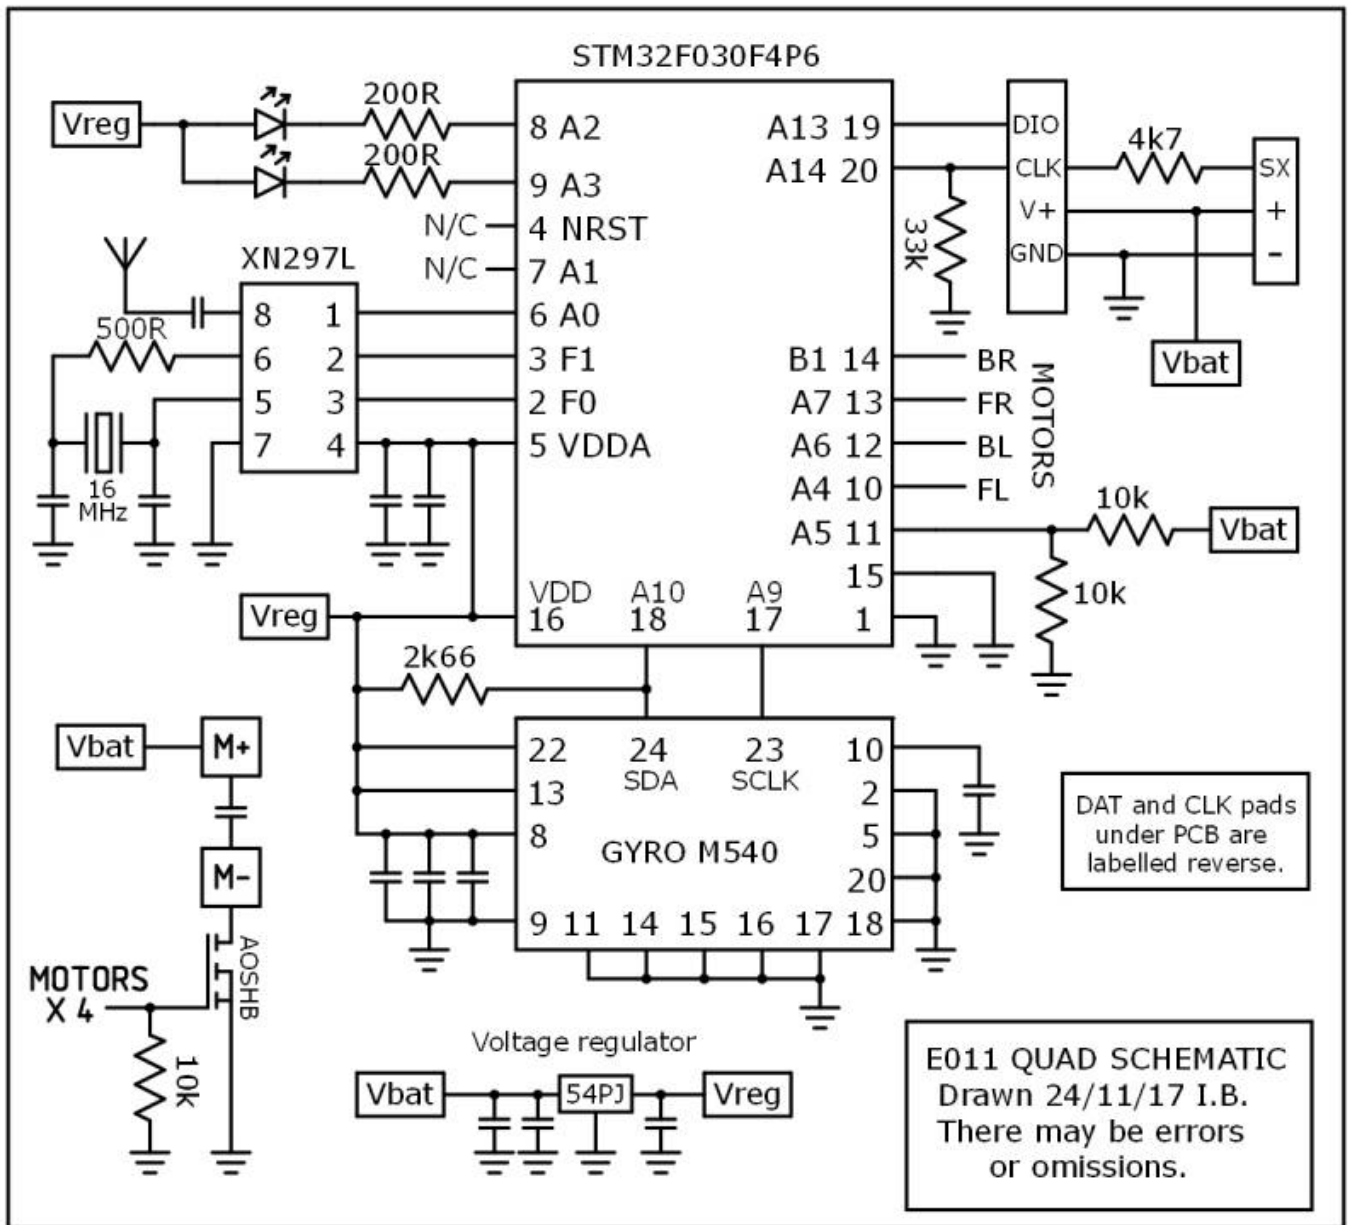

B03 schematic:

E011 schematic:

H8 mini blue schematic:

Silverlight brushless board schematic:

From: <https://sirdomsen.diskstation.me/dokuwiki/> - Silverware Wiki

Permanent link: <https://sirdomsen.diskstation.me/dokuwiki/doku.php?id=schematics&rev=1524869052>