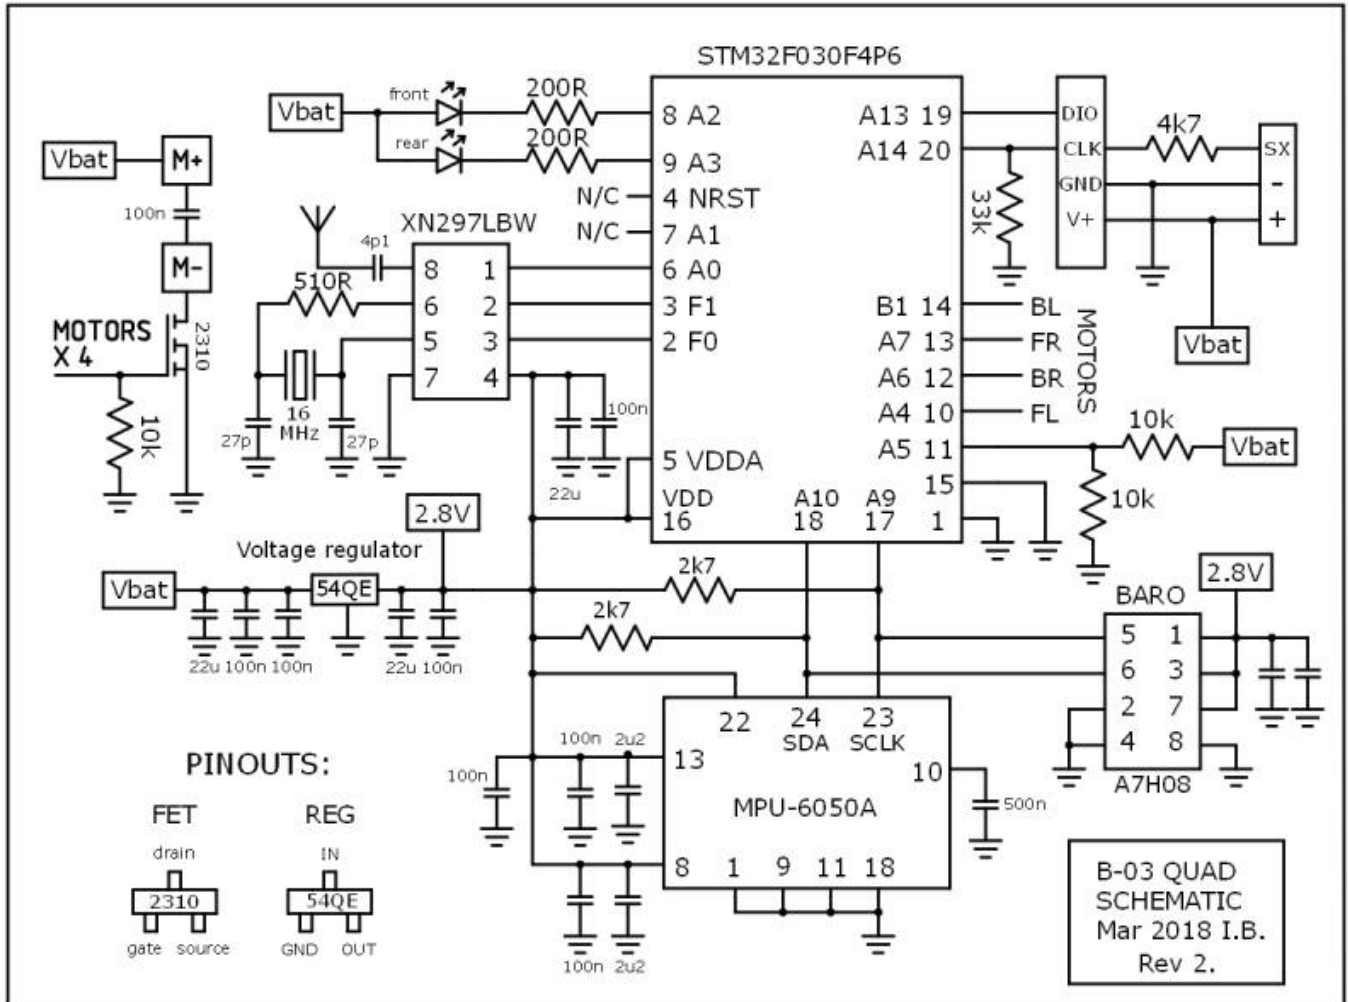

B03 schematic:

E011 schematic:

H8 mini blue schematic:

Silverlight brushless board schematic:

From: <https://sirdomsen.diskstation.me/dokuwiki/> - Silverware Wiki

Permanent link: <https://sirdomsen.diskstation.me/dokuwiki/doku.php?id=schematics&rev=1524869052>