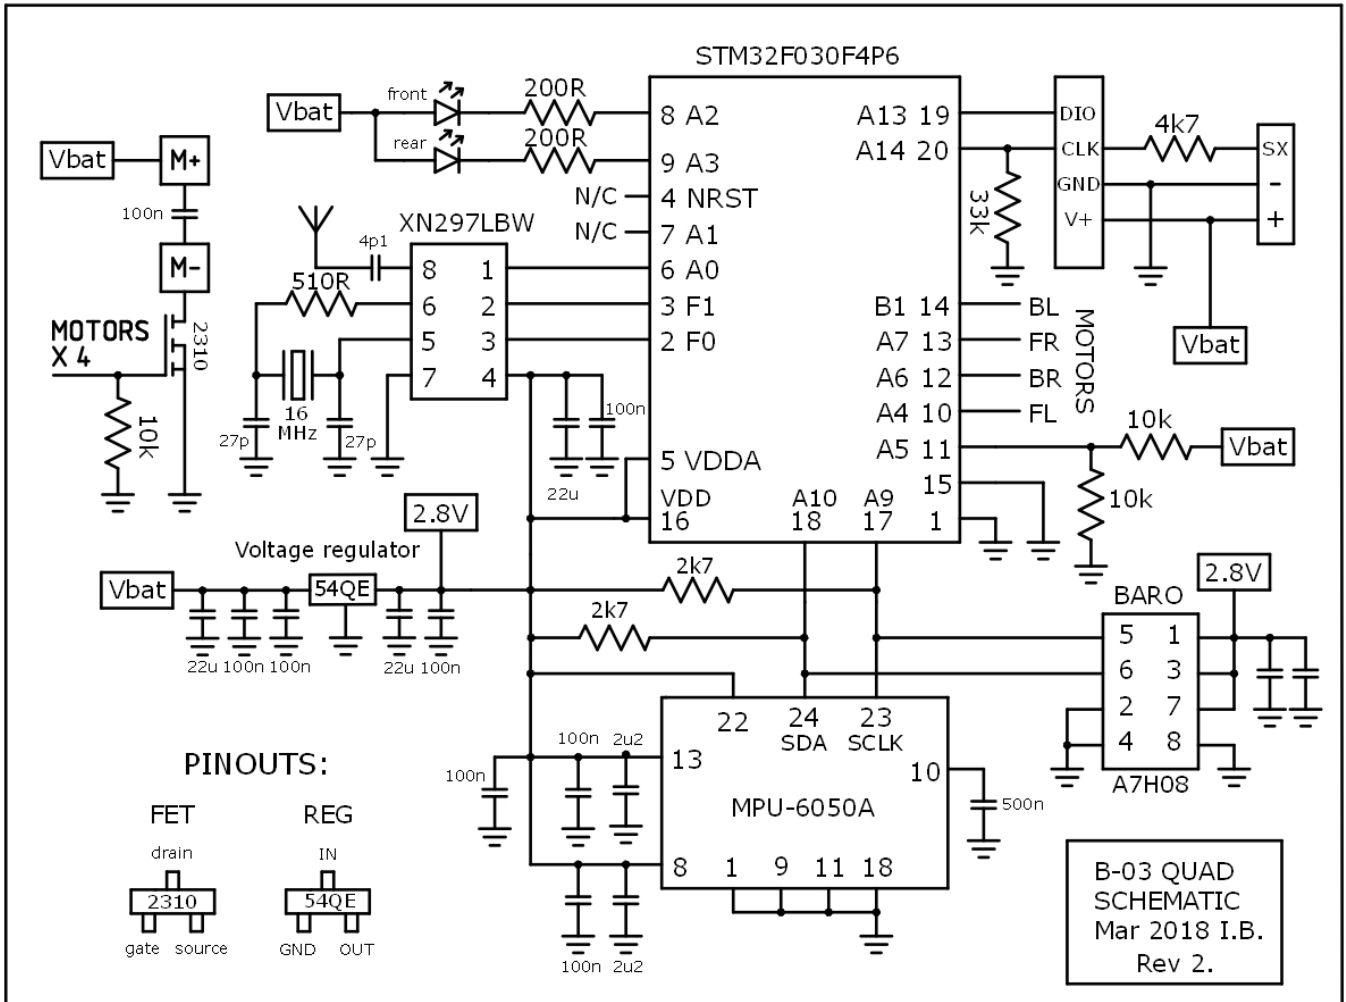

B03 schematic.

E011 schematic.

From: <https://sirdomsen.diskstation.me/dokuwiki/> - Silverware Wiki

Permanent link: <https://sirdomsen.diskstation.me/dokuwiki/doku.php?id=schematics&rev=1524867539>

Last update: 2018/04/28 00:18