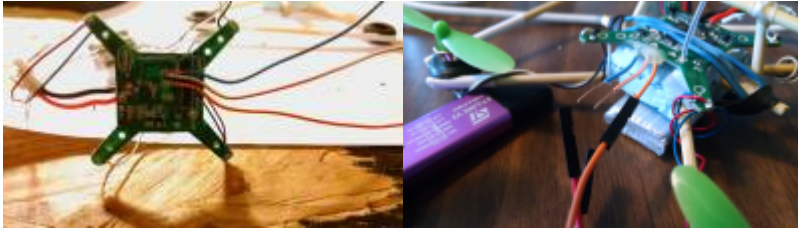

Gallery of awesome pictures

Flashing port examples

Male 2.54cm header.

Female 2.54cm header.

Picoblade connector.

Solid wire (24gauge?).

From:

<https://sirdomsen.diskstation.me/dokuwiki/> - **Silverware Wiki**