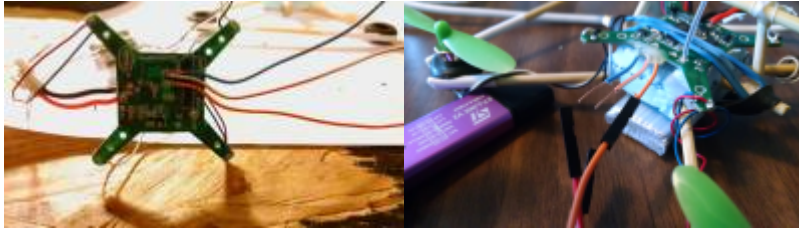

Gallery of awesome pictures

Flashing port examples

Male 2.54cm header.

Female 2.54cm header.

Picoblade connector.

Solid wire (24gauge?).

From:

<https://sirdomsen.diskstation.me/dokuwiki/> - **Silverware Wiki**