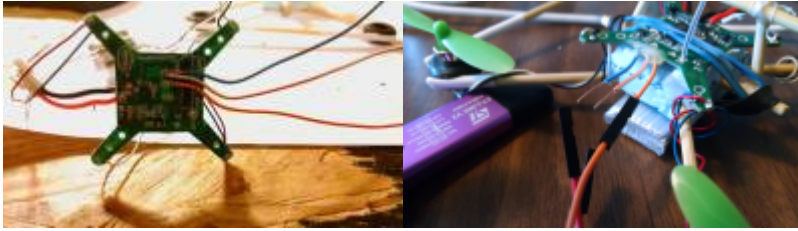

Gallery of awesome pictures

Flashing port examples

Male 2.54cm header.

Female 2.54cm header.

Picoblade connector.

Solid wire (24gauge?).

From:

<https://sirdomsen.diskstation.me/dokuwiki/> - **Silverware Wiki**

Permanent link:

<https://sirdomsen.diskstation.me/dokuwiki/doku.php?id=gallery&rev=1462735190>

Last update: **2016/05/08 21:19**