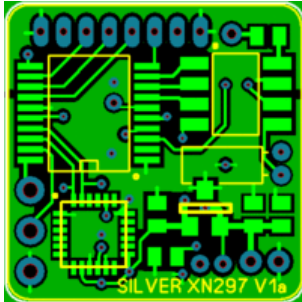

Silverlight - Silverware FC (with stock radio chip)

This FC is totally designed by Ian444 and well documented in his Rcgrouops [blog](#)

From:
<http://sirdomsen.diskstation.me/dokuwiki/> - **Silverware Wiki**