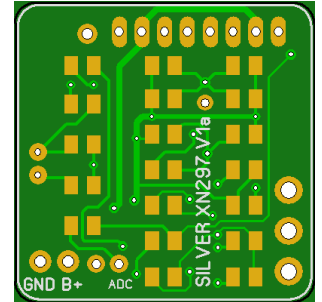

Silverlight - Silverware FC (with stock radio chip)

This FC is totally designed by Ian444 and well documented in his Rcgrouops [blog](#)

From:
<http://sirdomsen.diskstation.me/dokuwiki/> - **Silverware Wiki**