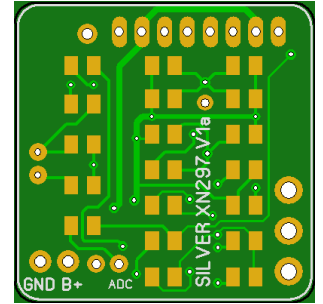

# Silverlight - Silverware FC (with stock radio chip)

This FC is totally designed by Ian444 and well documented in his Rcgroups

From:

<http://sirdomsen.diskstation.me/dokuwiki/> - **Silverware Wiki**

Permanent link: