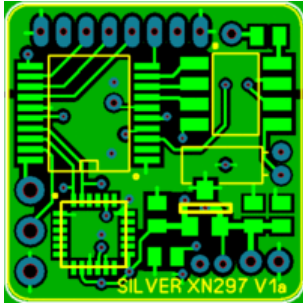

# Silverlight - Silverware FC (with stock radio chip)

This FC is totally designed by Ian444 and well documented in his Rcgroups

From:

<http://sirdomsen.diskstation.me/dokuwiki/> - **Silverware Wiki**

Permanent link: