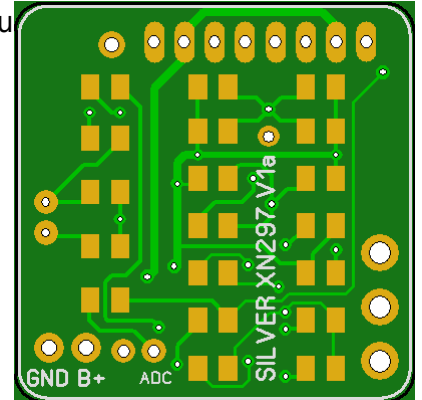

Silverlight - Silverware FC (with stock radio chip)

This FC is totally designed by Ian444 and well documented in his Rcgrou

From:

<http://sirdomsen.diskstation.me/dokuwiki/> - **Silverware Wiki**

Permanent link: