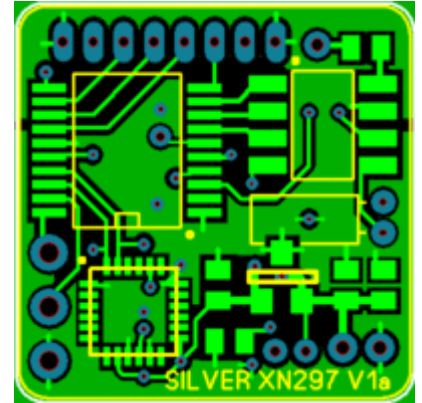

# Silverlight - Silverware FC (with stock radio chip)

This FC is totally designed by Ian444 and well documented in his Rcgroups

From:

<http://sirdomsen.diskstation.me/dokuwiki/> - Silverware Wiki

Permanent link: