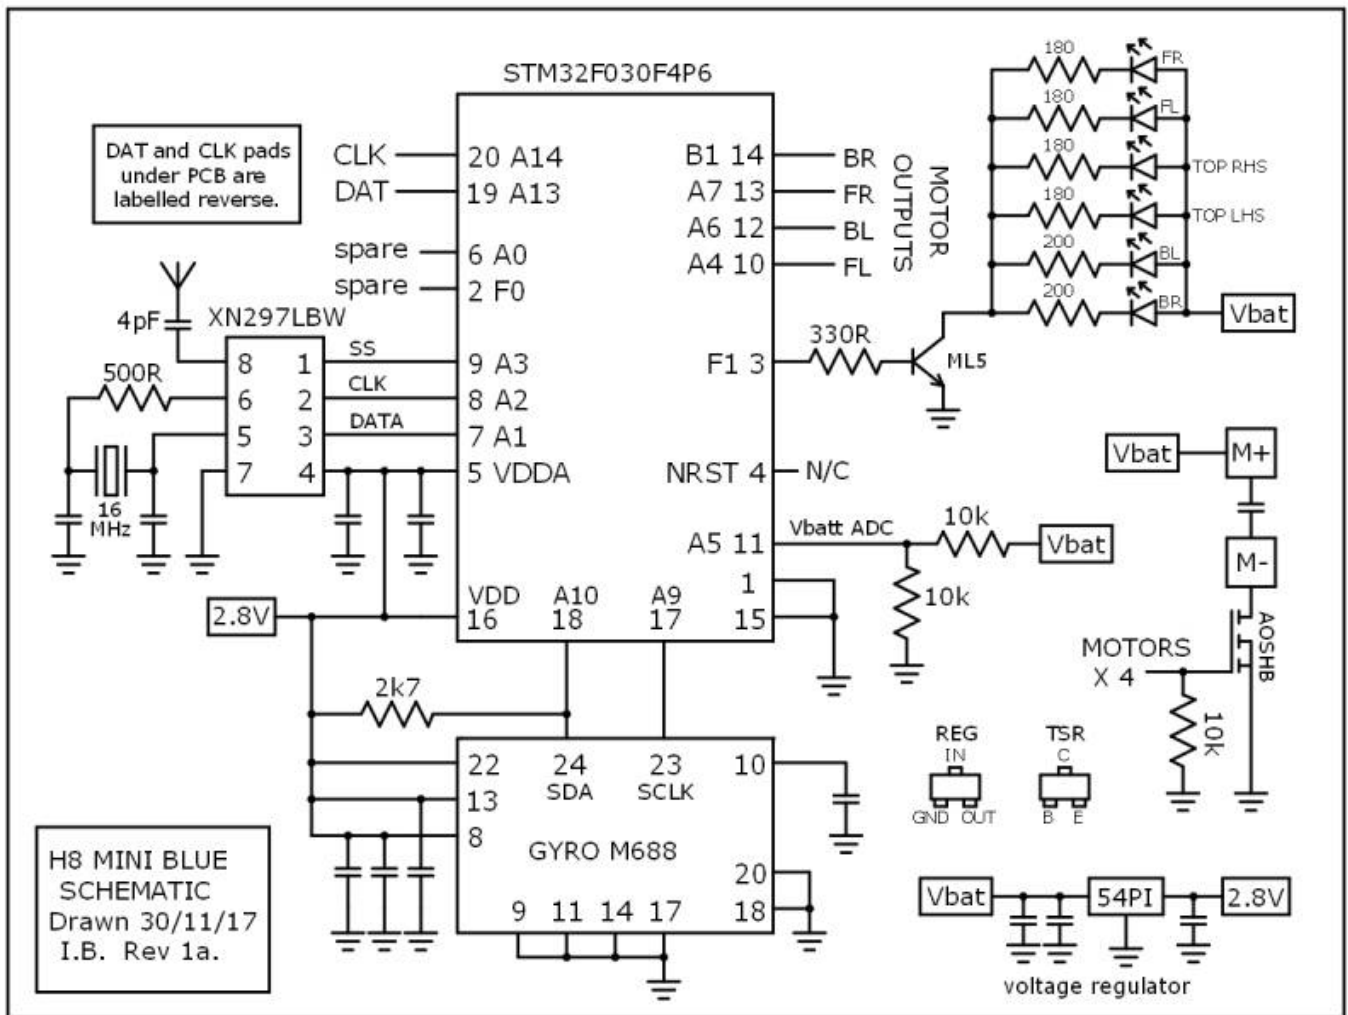

B03 schematic:

E011 schematic:

H8 mini blue schematic:

Silverlight brushless board schematic:

[Silverlight board thread](#)

Dedicated Brushless Silverware FC:

[Dedicated Brushless Silverware FC thread](#)

[Project documents](#)