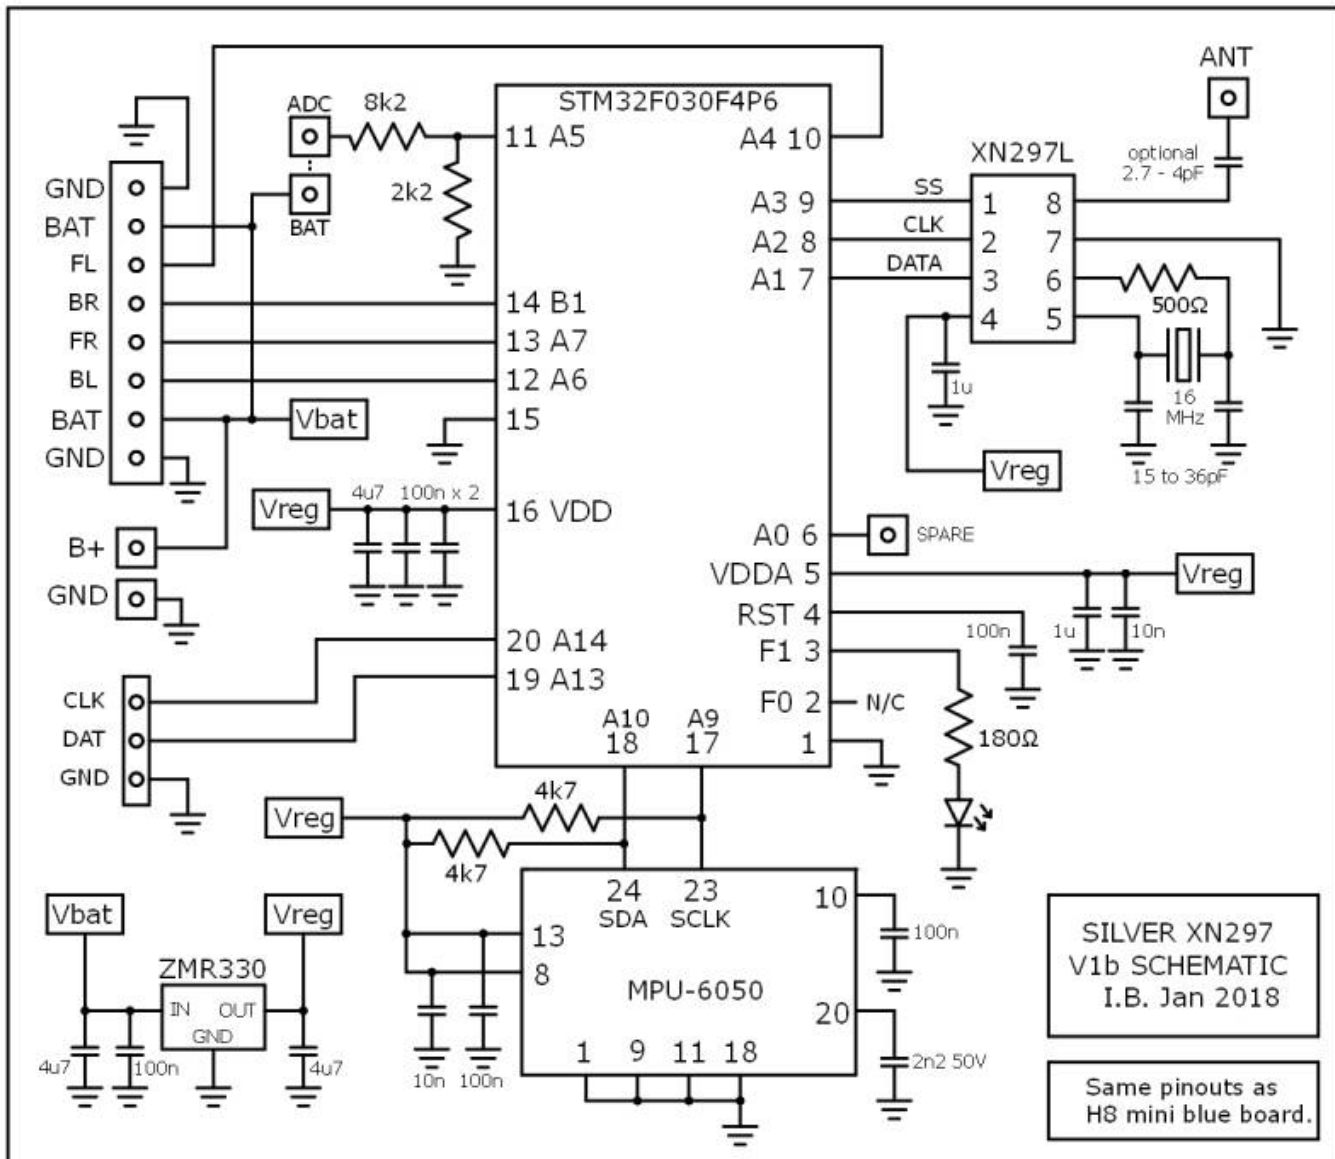

H8 mini blue schematic:

Silverlight brushless board schematic:

[Silverlight board thread](#)

Dedicated Brushless Silverware FC:

[Dedicated Brushless Silverware FC thread](#)

[Project documents](#)

[Schematic pdf](#)