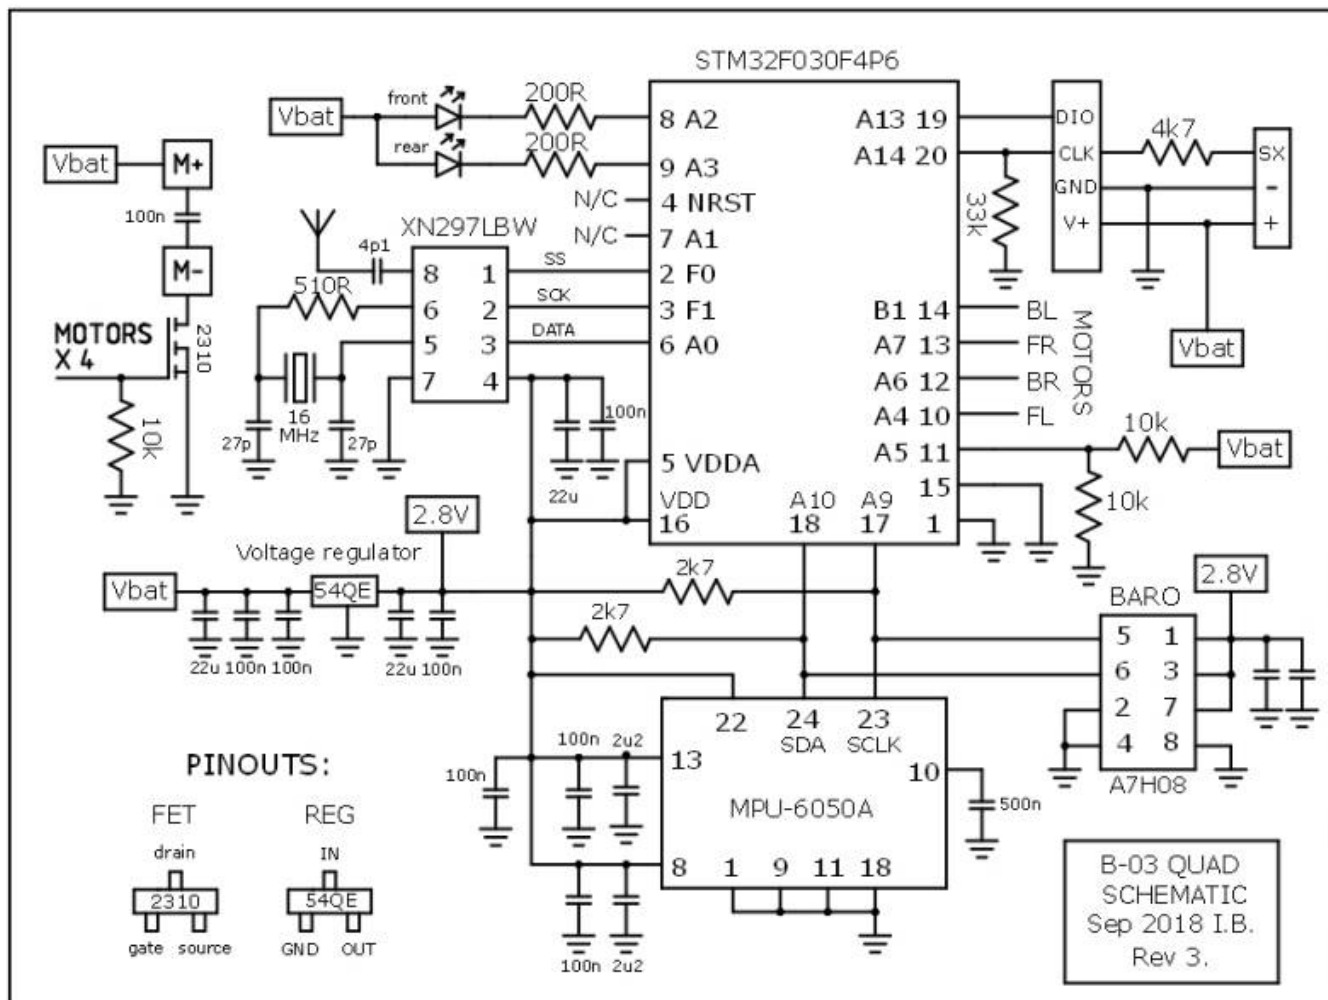

B03 schematic:

E011 schematic:

H8 mini blue schematic:

Silverlight brushless board schematic:

[Silverlight board thread](#)

Dedicated Brushless Silverware FC:

[Dedicated Brushless Silverware FC thread](#)

[Project documents](#)