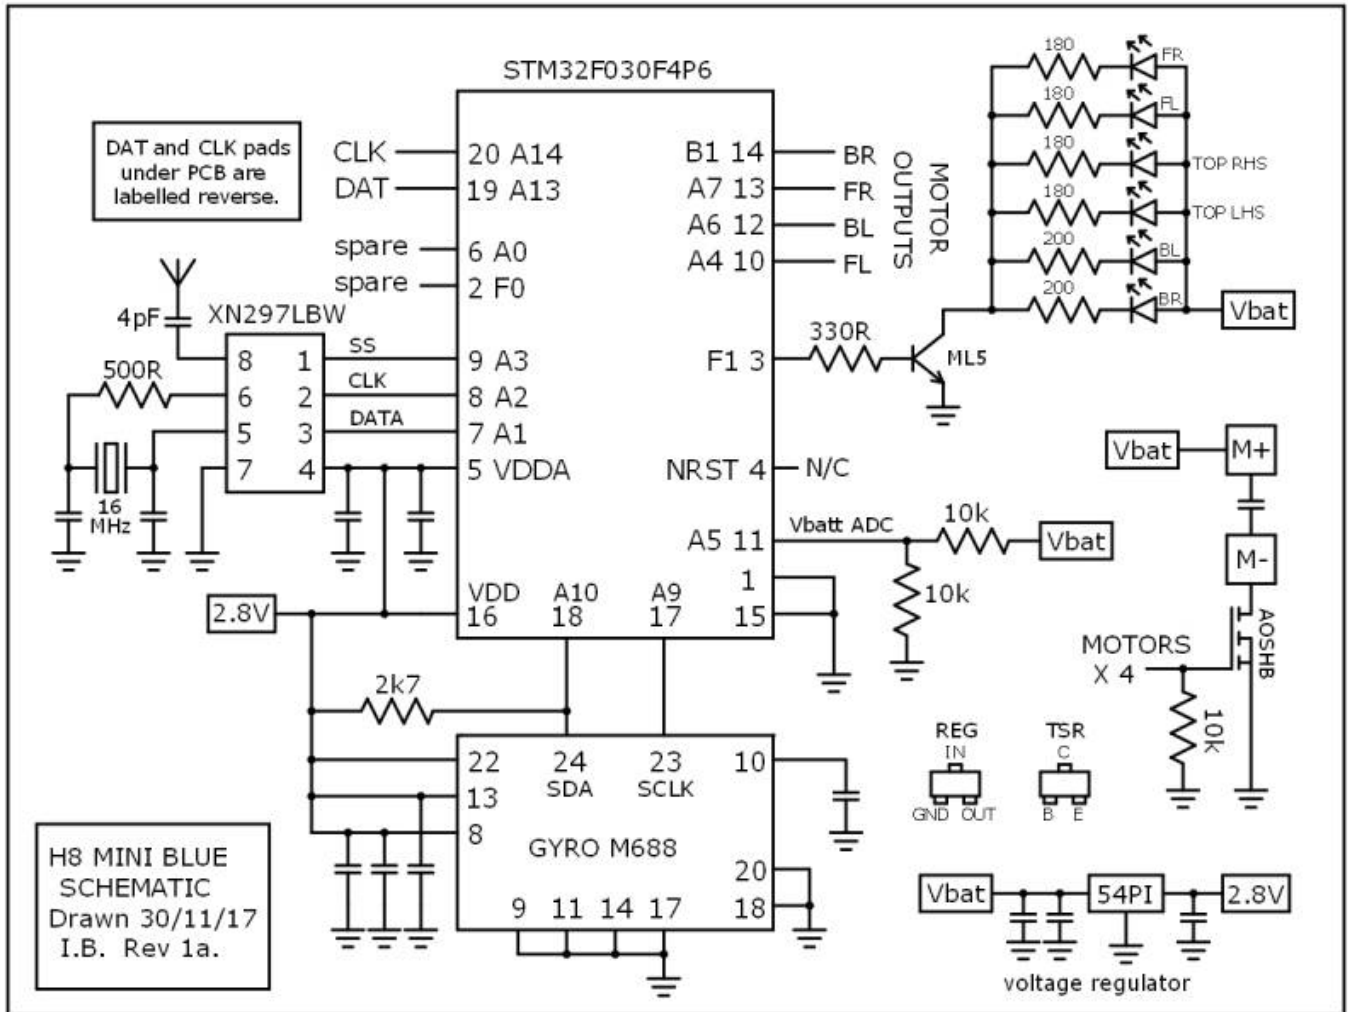

H8 mini blue schematic:

Silverlight brushless board schematic:

[Silverlight board thread](#)

Dedicated Brushless Silverware FC:

[Dedicated Brushless Silverware FC thread](#)

[Project documents](#)

[Schematic pdf](#)