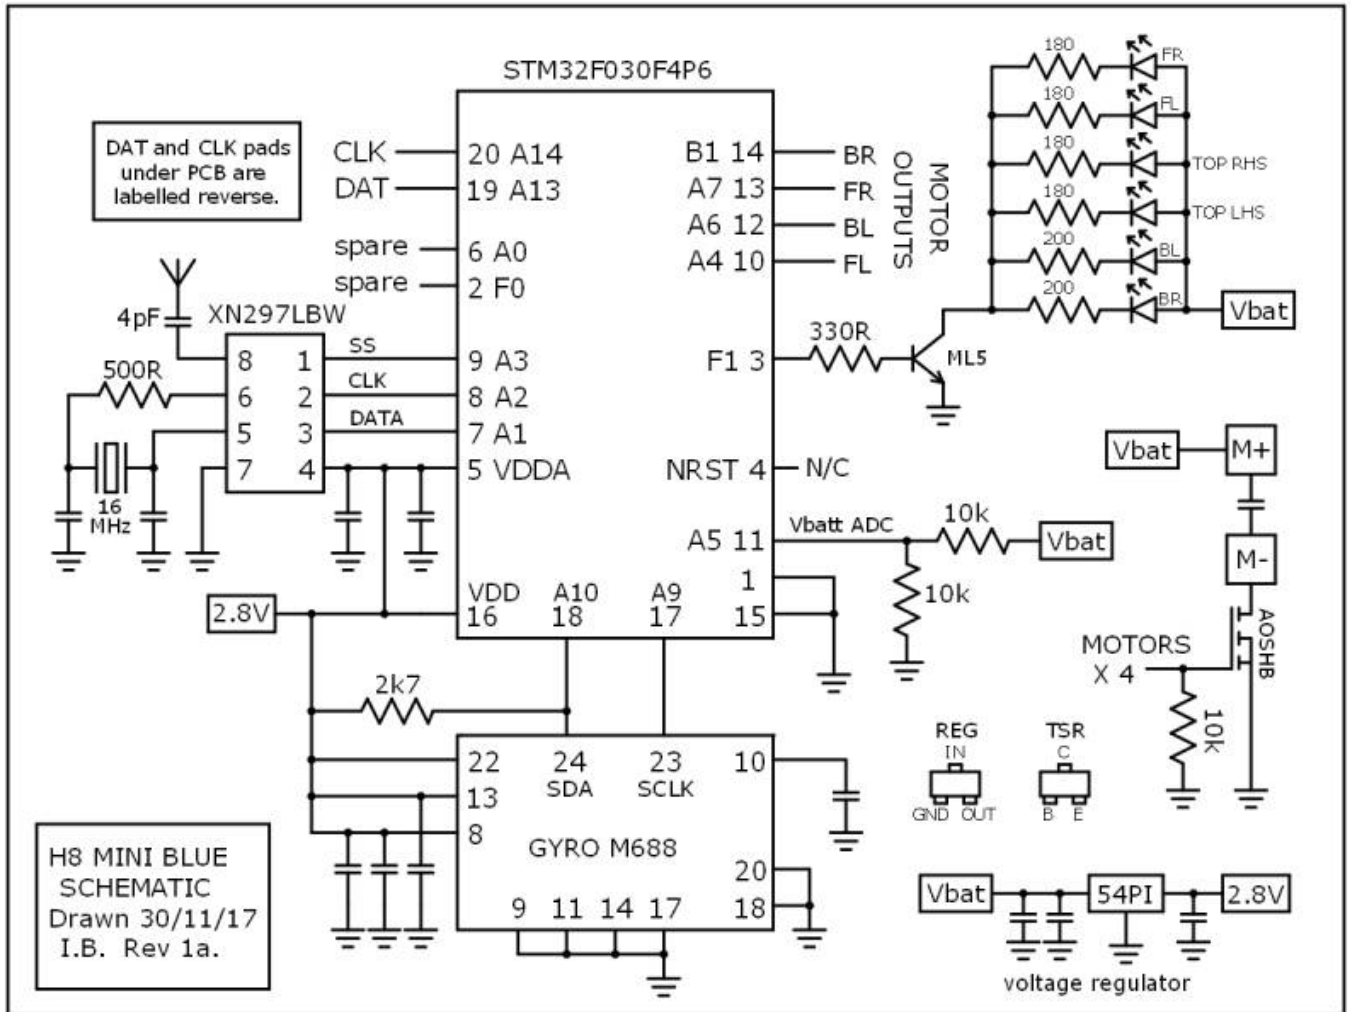

B03 schematic:

E011 schematic:

H8 mini blue schematic:

Silverlight brushless board schematic:

[Silverlight board thread](#)

Dedicated Brushless Silverware FC:

[Dedicated Brushless Silverware FC thread](#)

[Project documents](#)