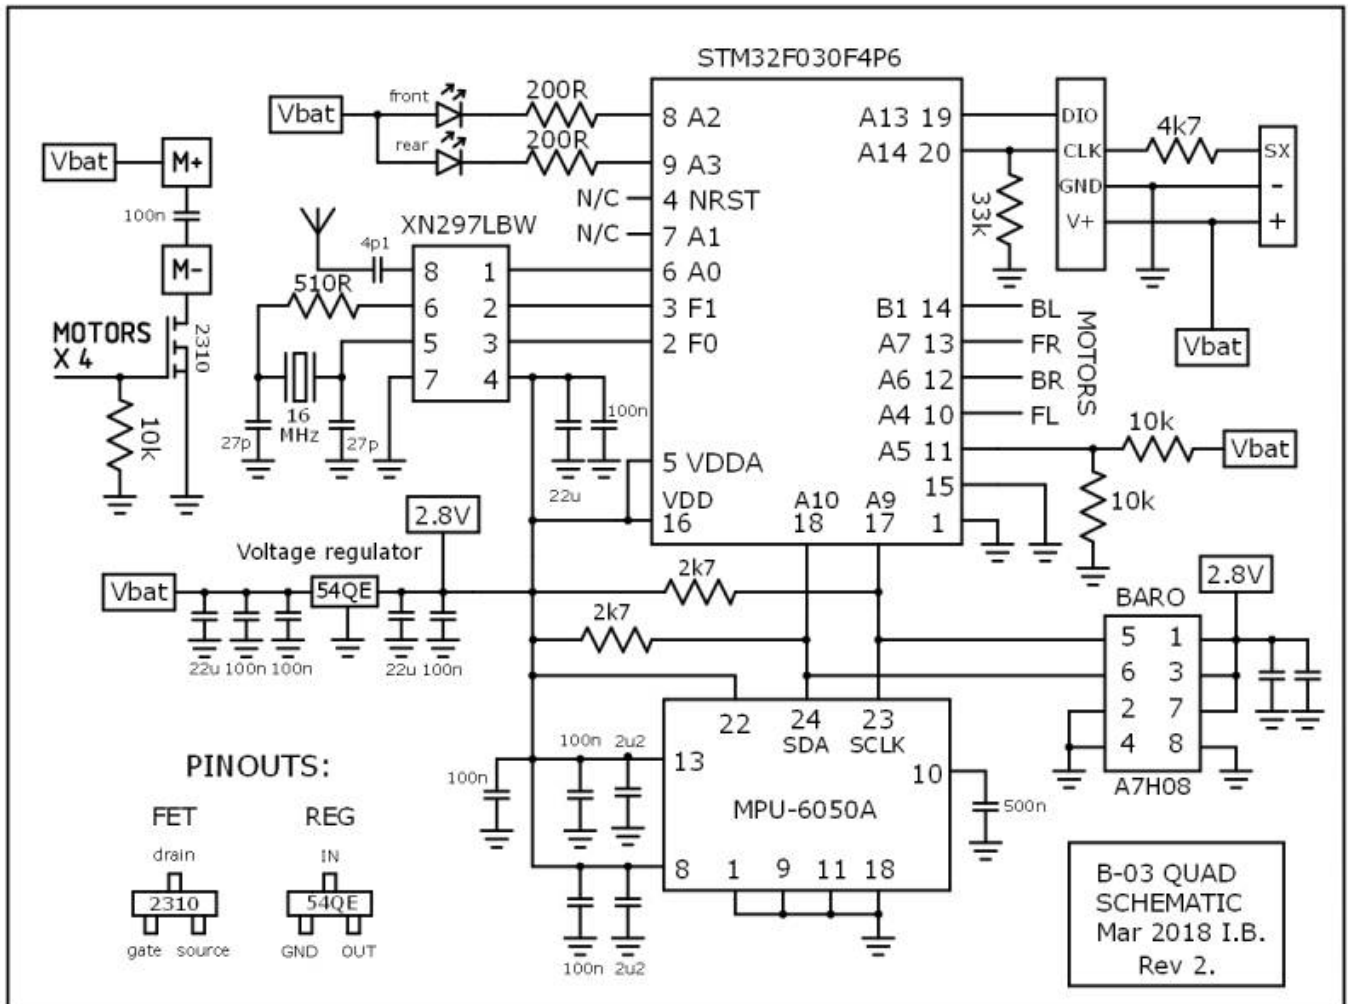

B03 schematic:

E011 schematic:

H8 mini blue schematic:

Silverlight brushless board schematic:

[Silverlight board thread](#)

Dedicated Brushless Silverware FC:

[Dedicated Brushless Silverware FC thread](#)

[Project documents](#)