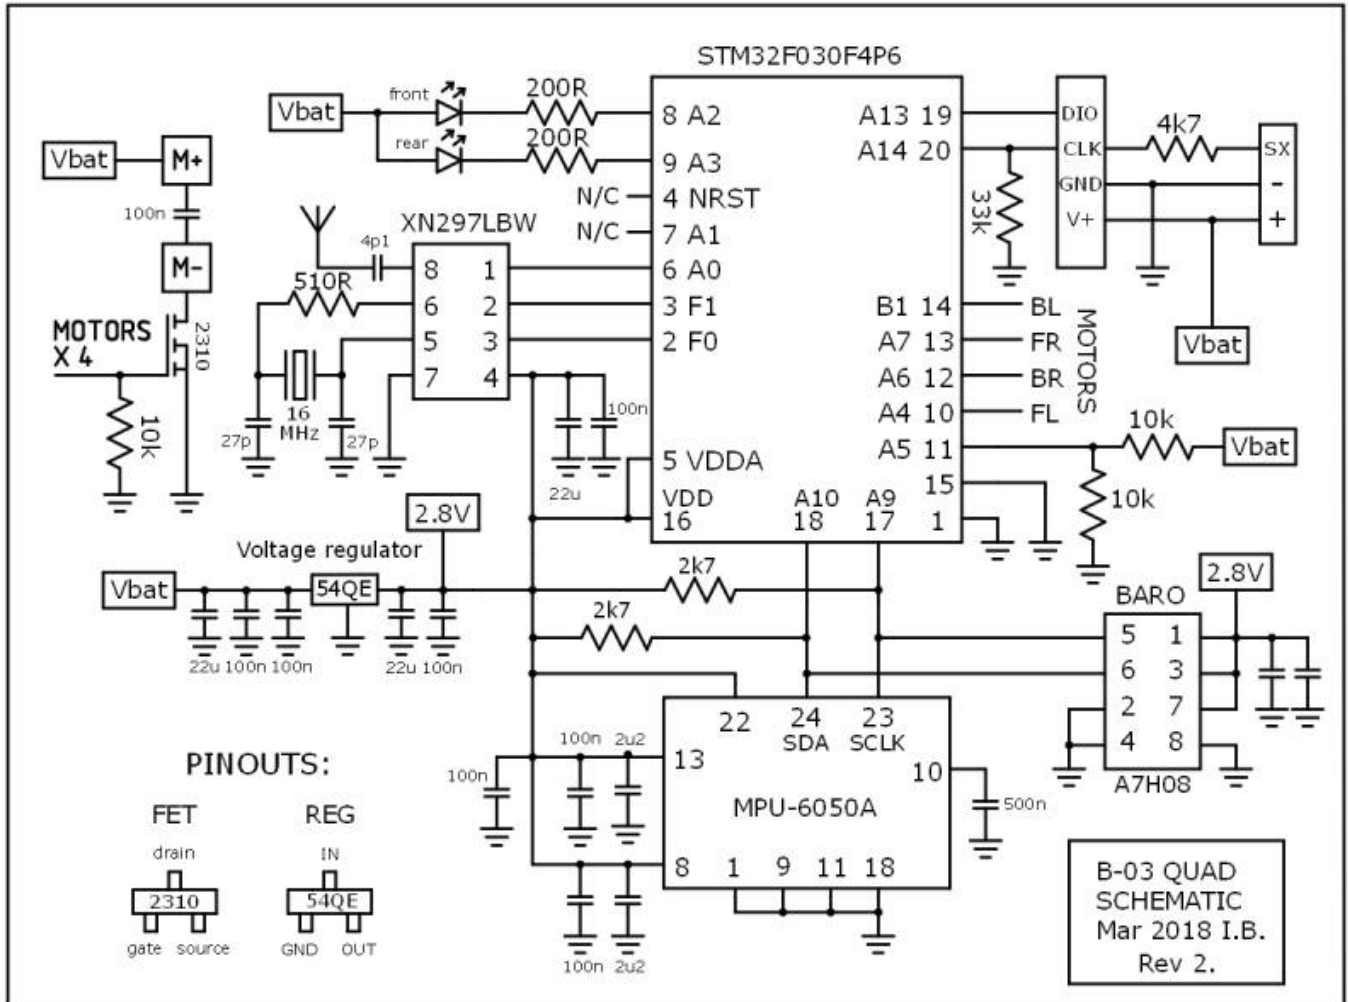

B03 schematic:

E011 schematic:

H8 mini blue schematic:

Silverlight brushless board schematic:

[Silverlight board thread](#)

Dedicated Brushless Silverware FC:

[Dedicated Brushless Silverware FC thread](#)

[Project documents](#)