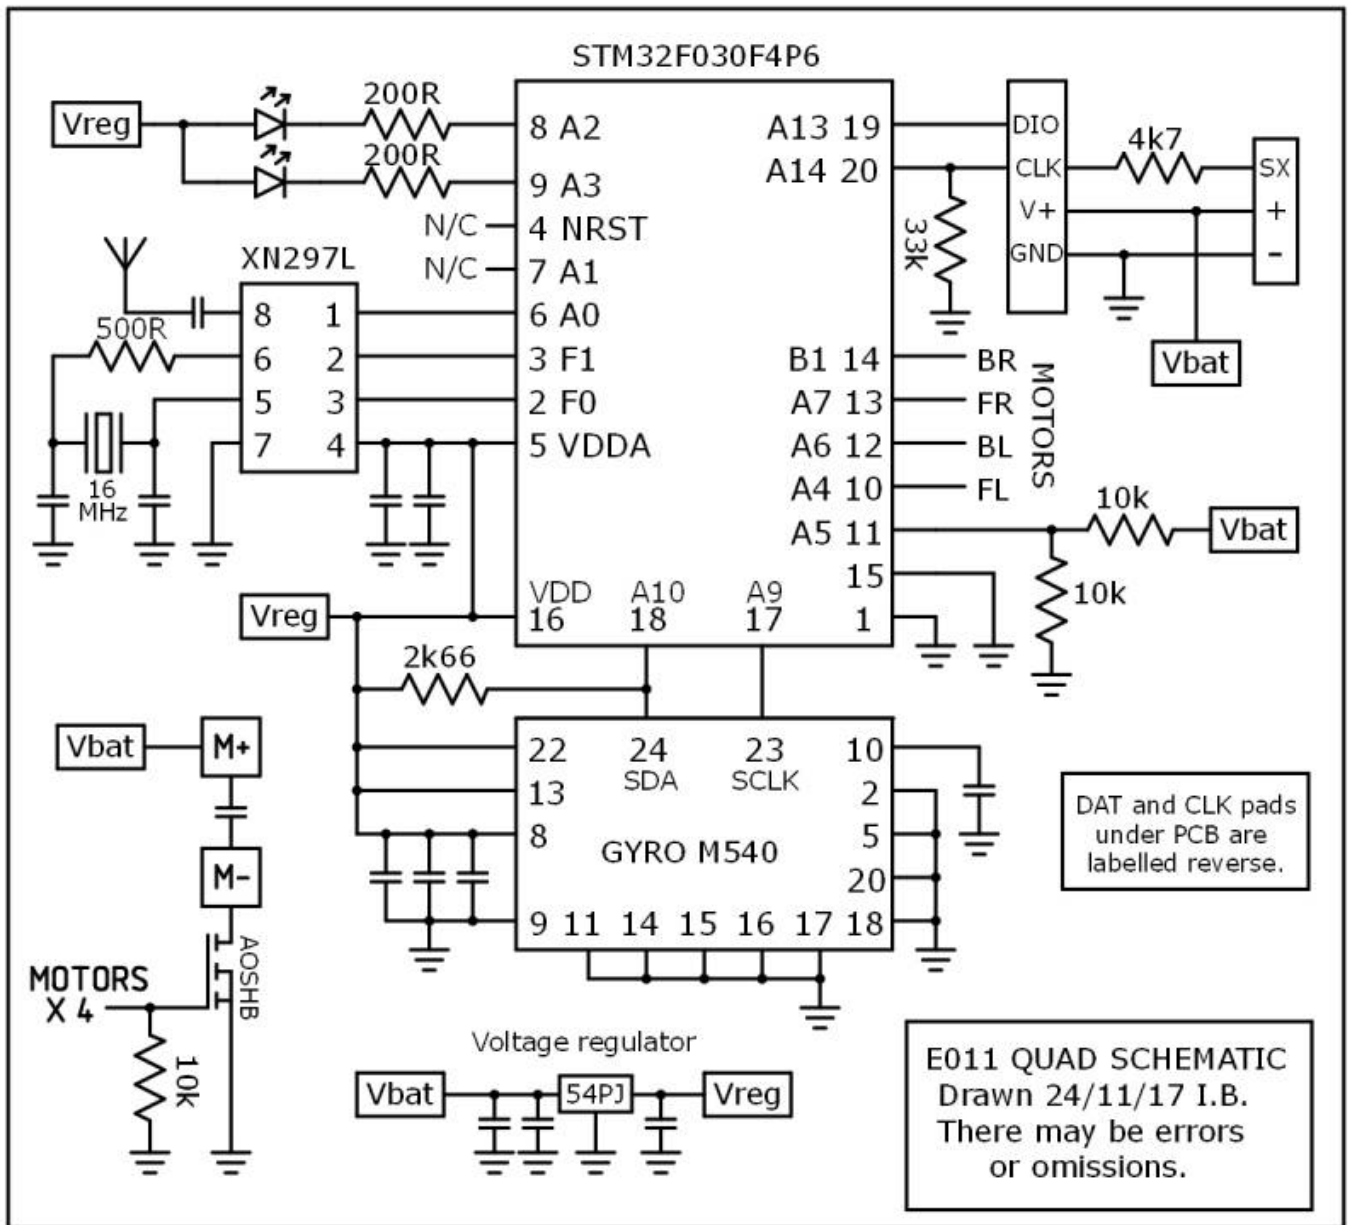

B03 schematic:

E011 schematic:

H8 mini blue schematic:

Silverlight brushless board schematic:

[Silverlight board thread](#)

Dedicated Brushless Silverware FC:

[Dedicated Brushless Silverware FC thread](#)

[Project documents](#)