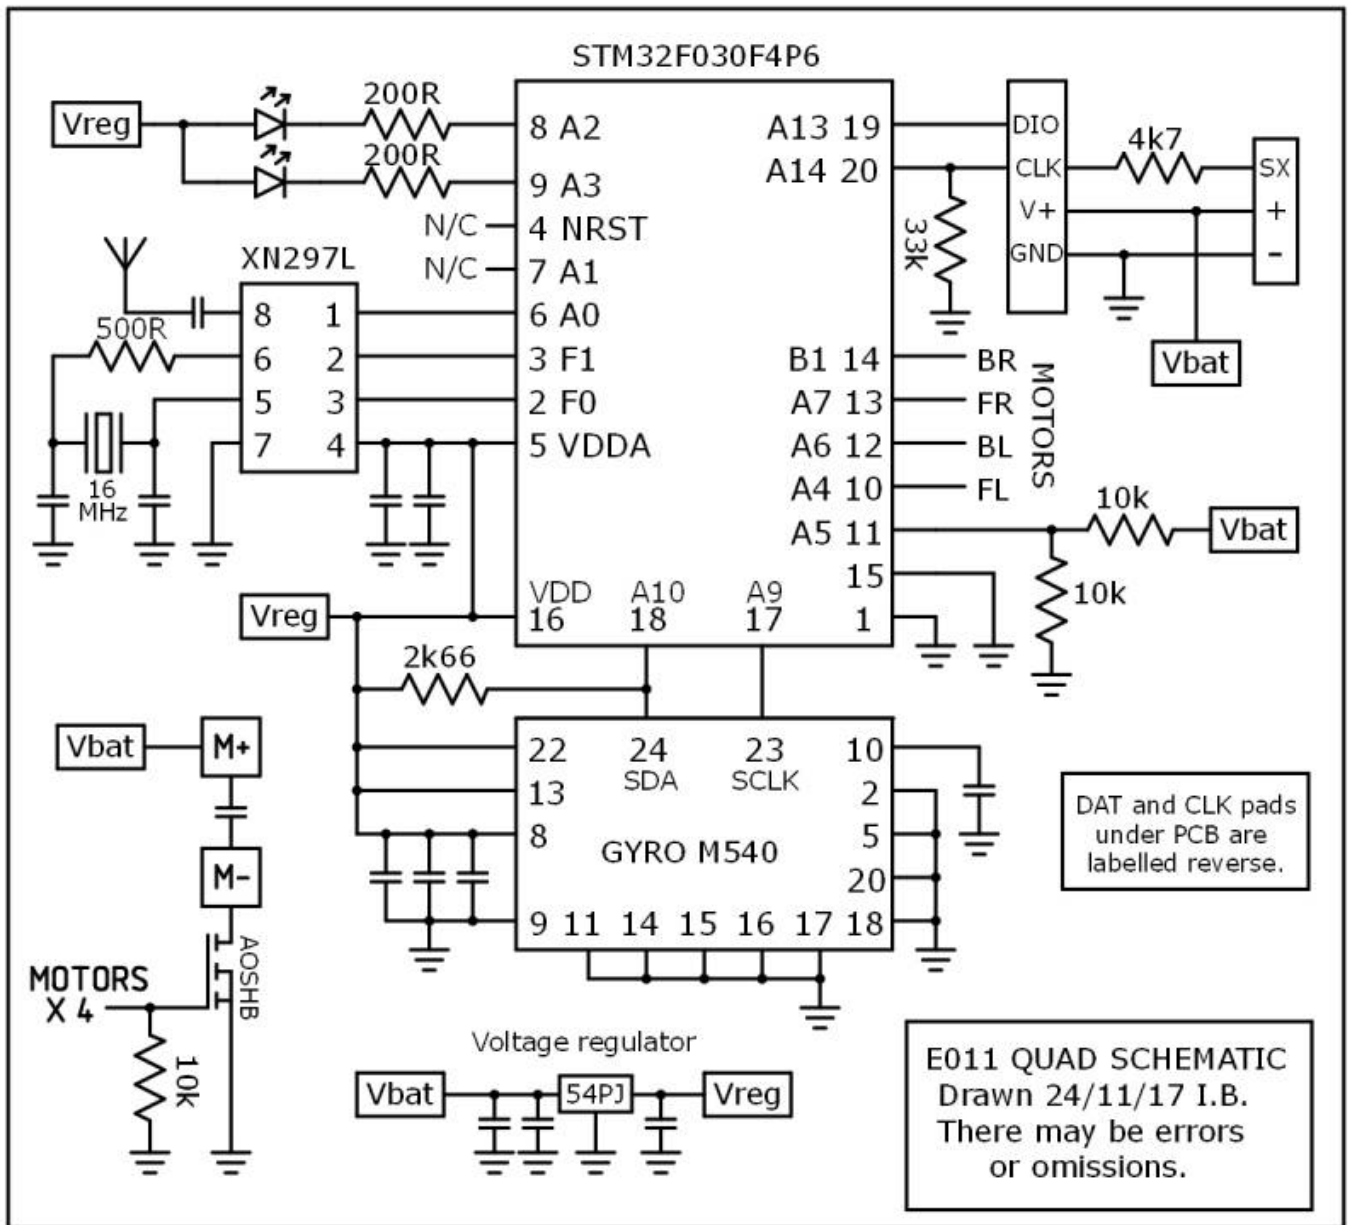

B03 schematic:

E011 schematic:

H8 mini blue schematic:

Silverlight brushless board schematic:

[Silverlightboardthread](#)

Dedicated Brushless Silverware FC:

[Dedicated Brushless Silverware FC thread](#)

[Project documents](#)