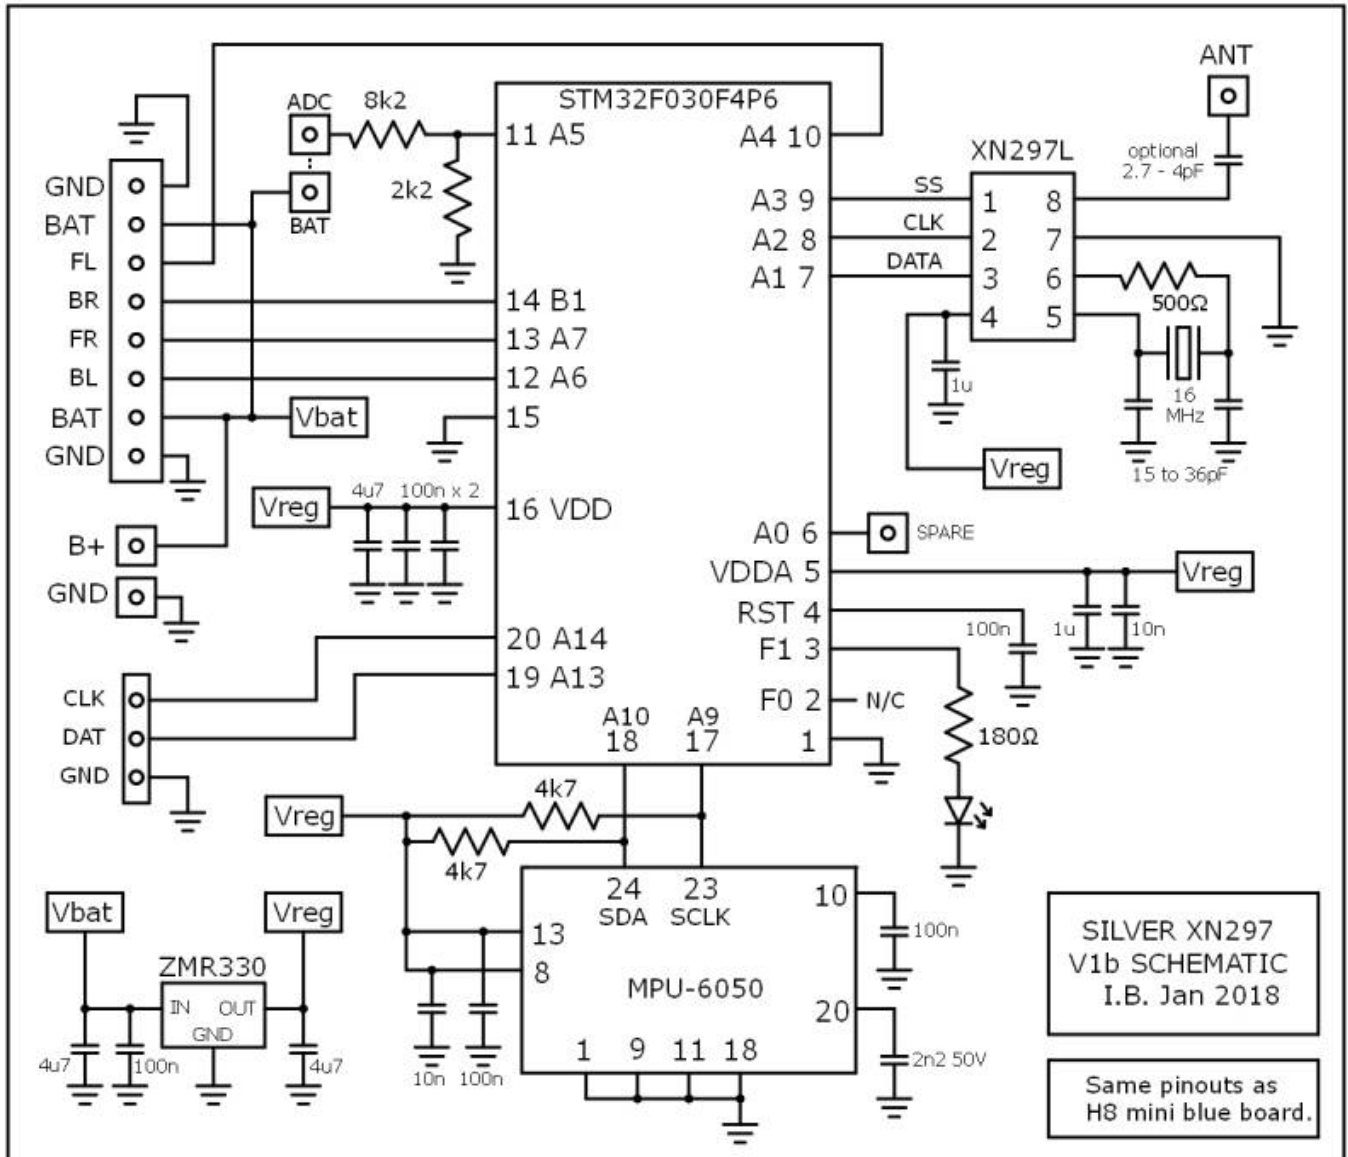

B03 schematic:

E011 schematic:

Silverlight brushless board schematic:

Dedicated Brushless Silverware FC:

From: <http://sirdomsen.diskstation.me/dokuwiki/> - **Silverware Wiki**

Permanent link: <http://sirdomsen.diskstation.me/dokuwiki/doku.php?id=schematics&rev=1524872271>