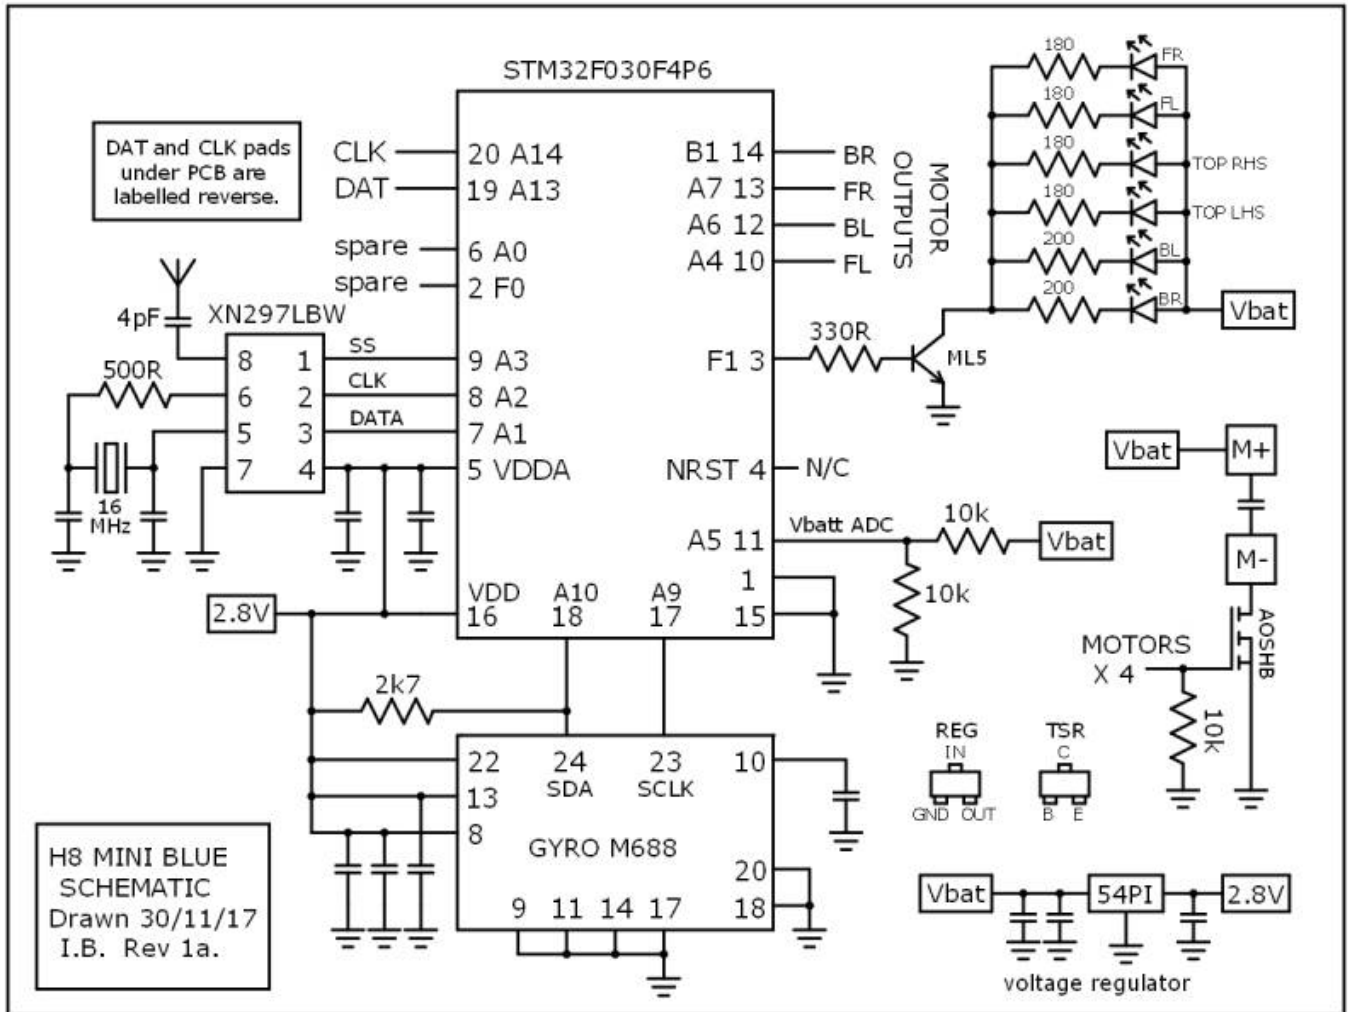

B03 schematic:

E011 schematic:

Silverlight brushless board schematic:

Dedicated Brushless Silverware FC:

From: <http://sirdomsen.diskstation.me/dokuwiki/> - **Silverware Wiki**

Permanent link: <http://sirdomsen.diskstation.me/dokuwiki/doku.php?id=schematics&rev=1524872271>