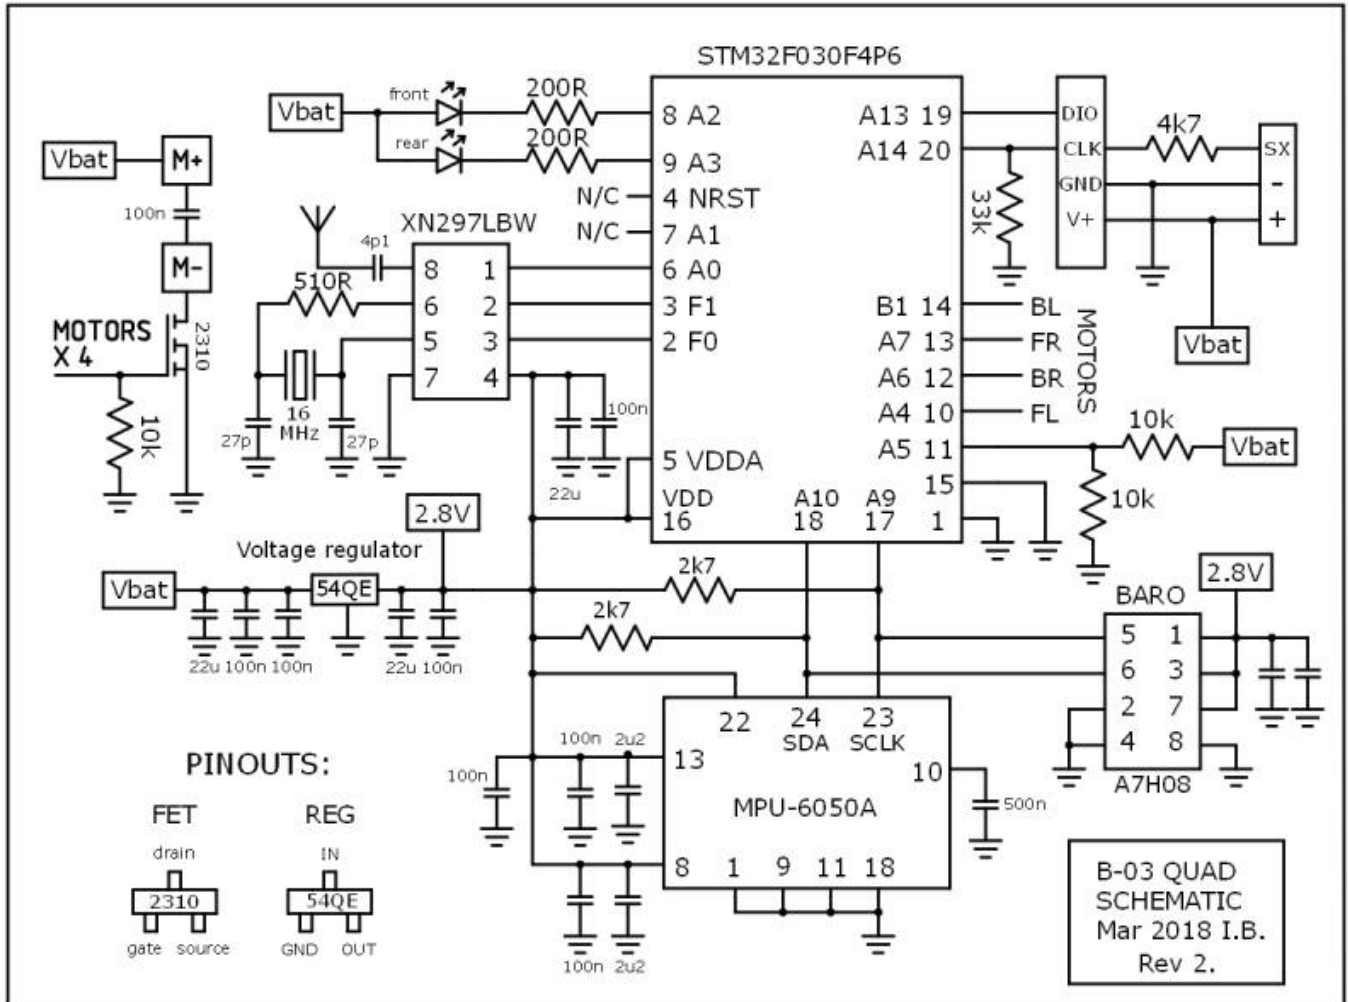

B03 schematic:

E011 schematic:

Silverlight brushless board schematic:

Dedicated Brushless Silverware FC:

From: <http://sirdomsen.diskstation.me/dokuwiki/> - **Silverware Wiki**

Permanent link: <http://sirdomsen.diskstation.me/dokuwiki/doku.php?id=schematics&rev=1524872271>