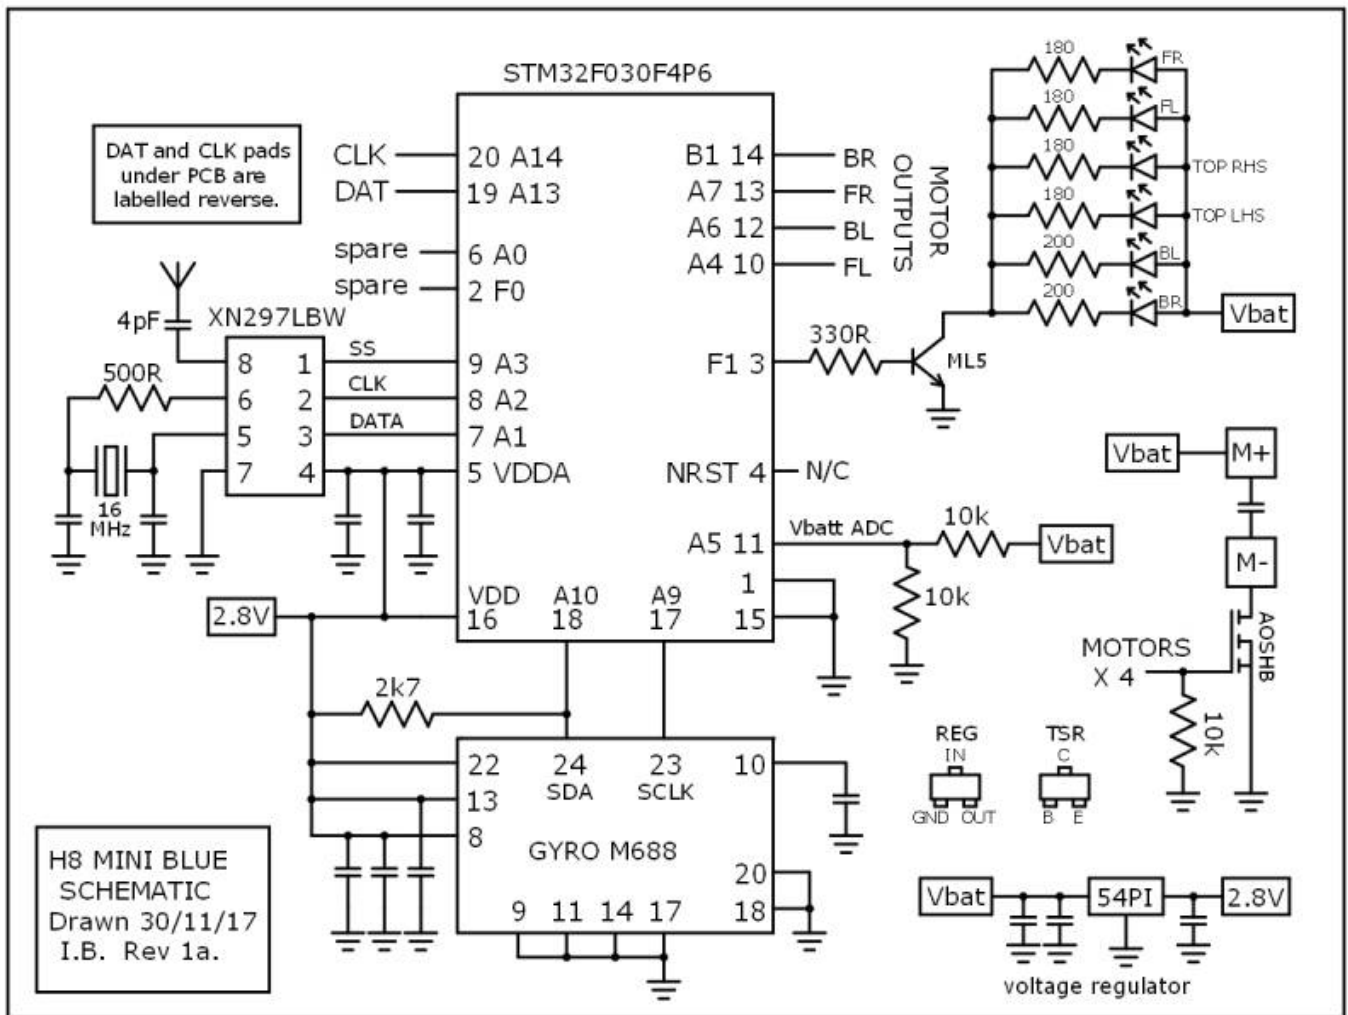

B03 schematic:

E011 schematic:

Silverlight brushless board schematic:

From: <http://sirdomsen.diskstation.me/dokuwiki/> - Silverware Wiki

Permanent link: <http://sirdomsen.diskstation.me/dokuwiki/doku.php?id=schematics&rev=1524869270>