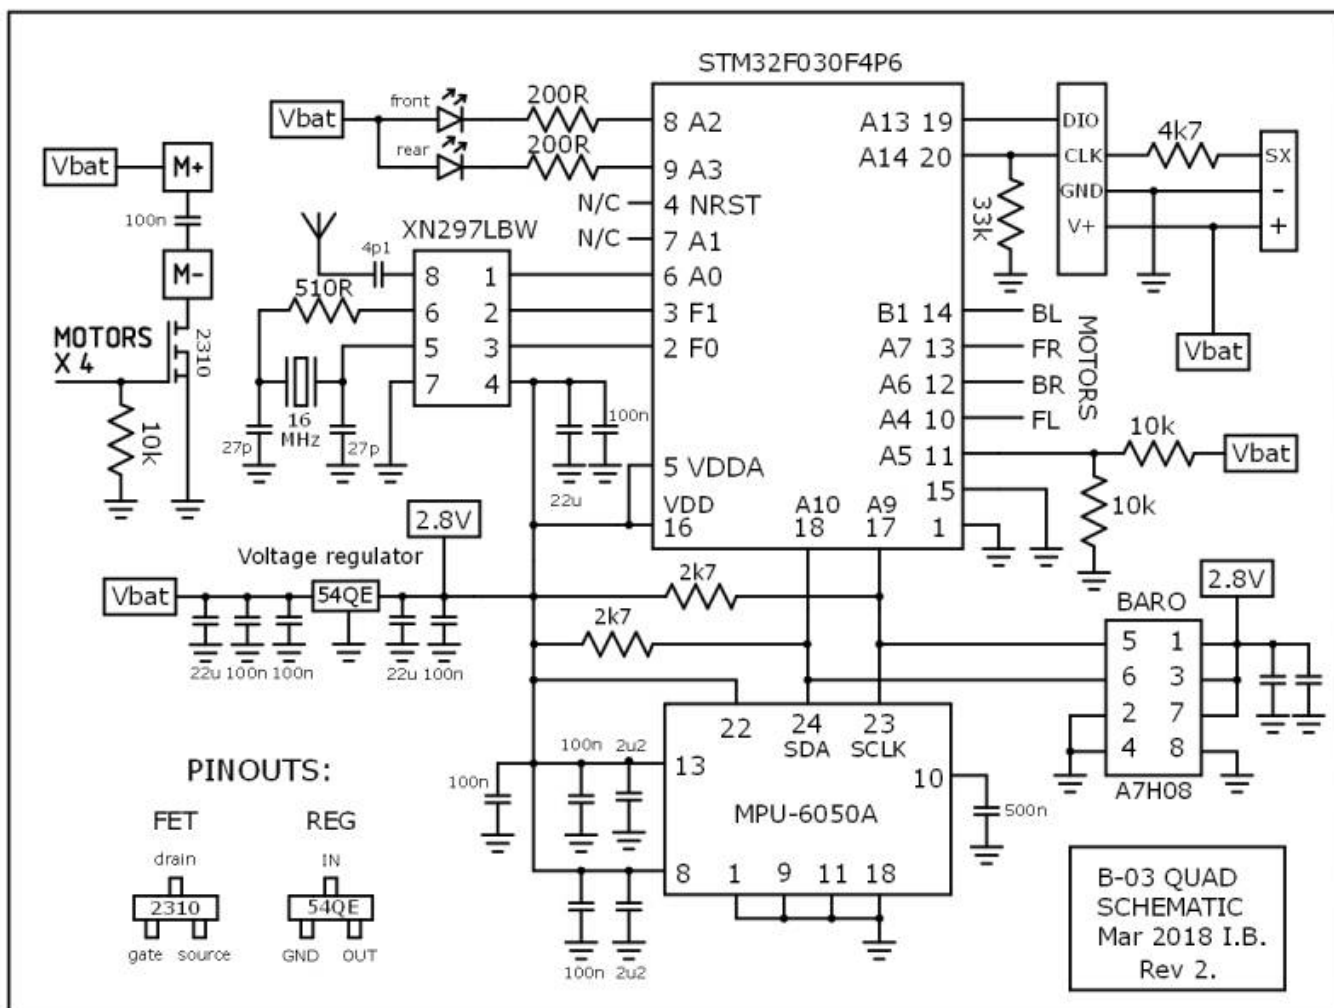

B03 schematic:

E011 schematic:

Silverlight brushless board schematic:

From: <http://sirdomsen.diskstation.me/dokuwiki/> - Silverware Wiki

Permanent link: <http://sirdomsen.diskstation.me/dokuwiki/doku.php?id=schematics&rev=1524869270>