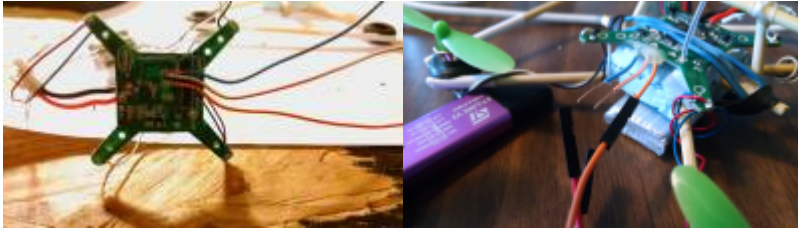

Gallery of awesome pictures

Flashing port examples

Male 2.54cm header.

Female 2.54cm header.

Picoblade connector.

Solid wire (24gauge?).

CG023 FC with silverxxx firmware on a 110mm brushless quad

From:

<http://sirdomsen.diskstation.me/dokuwiki/> - **Silverware Wiki**

Permanent link:

<http://sirdomsen.diskstation.me/dokuwiki/doku.php?id=gallery&rev=1464568684>

Last update: **2016/05/30 02:38**