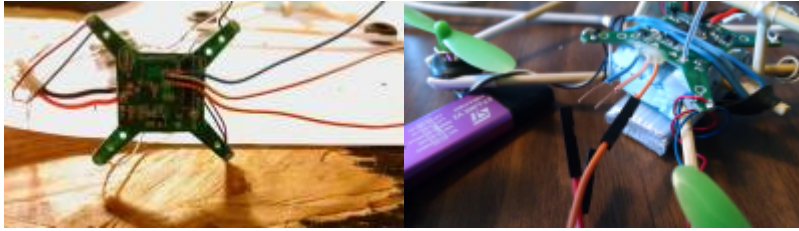

Gallery of awesome pictures

Flashing port examples

Male 2.54cm header.

Female 2.54cm header.

Picoblade connector.

Solid wire (24gauge?).

From:
<http://sirdomsen.diskstation.me/dokuwiki/> - **Silverware Wiki**

Permanent link:
<http://sirdomsen.diskstation.me/dokuwiki/doku.php?id=gallery&rev=1462735190>

Last update: **2016/05/08 21:19**